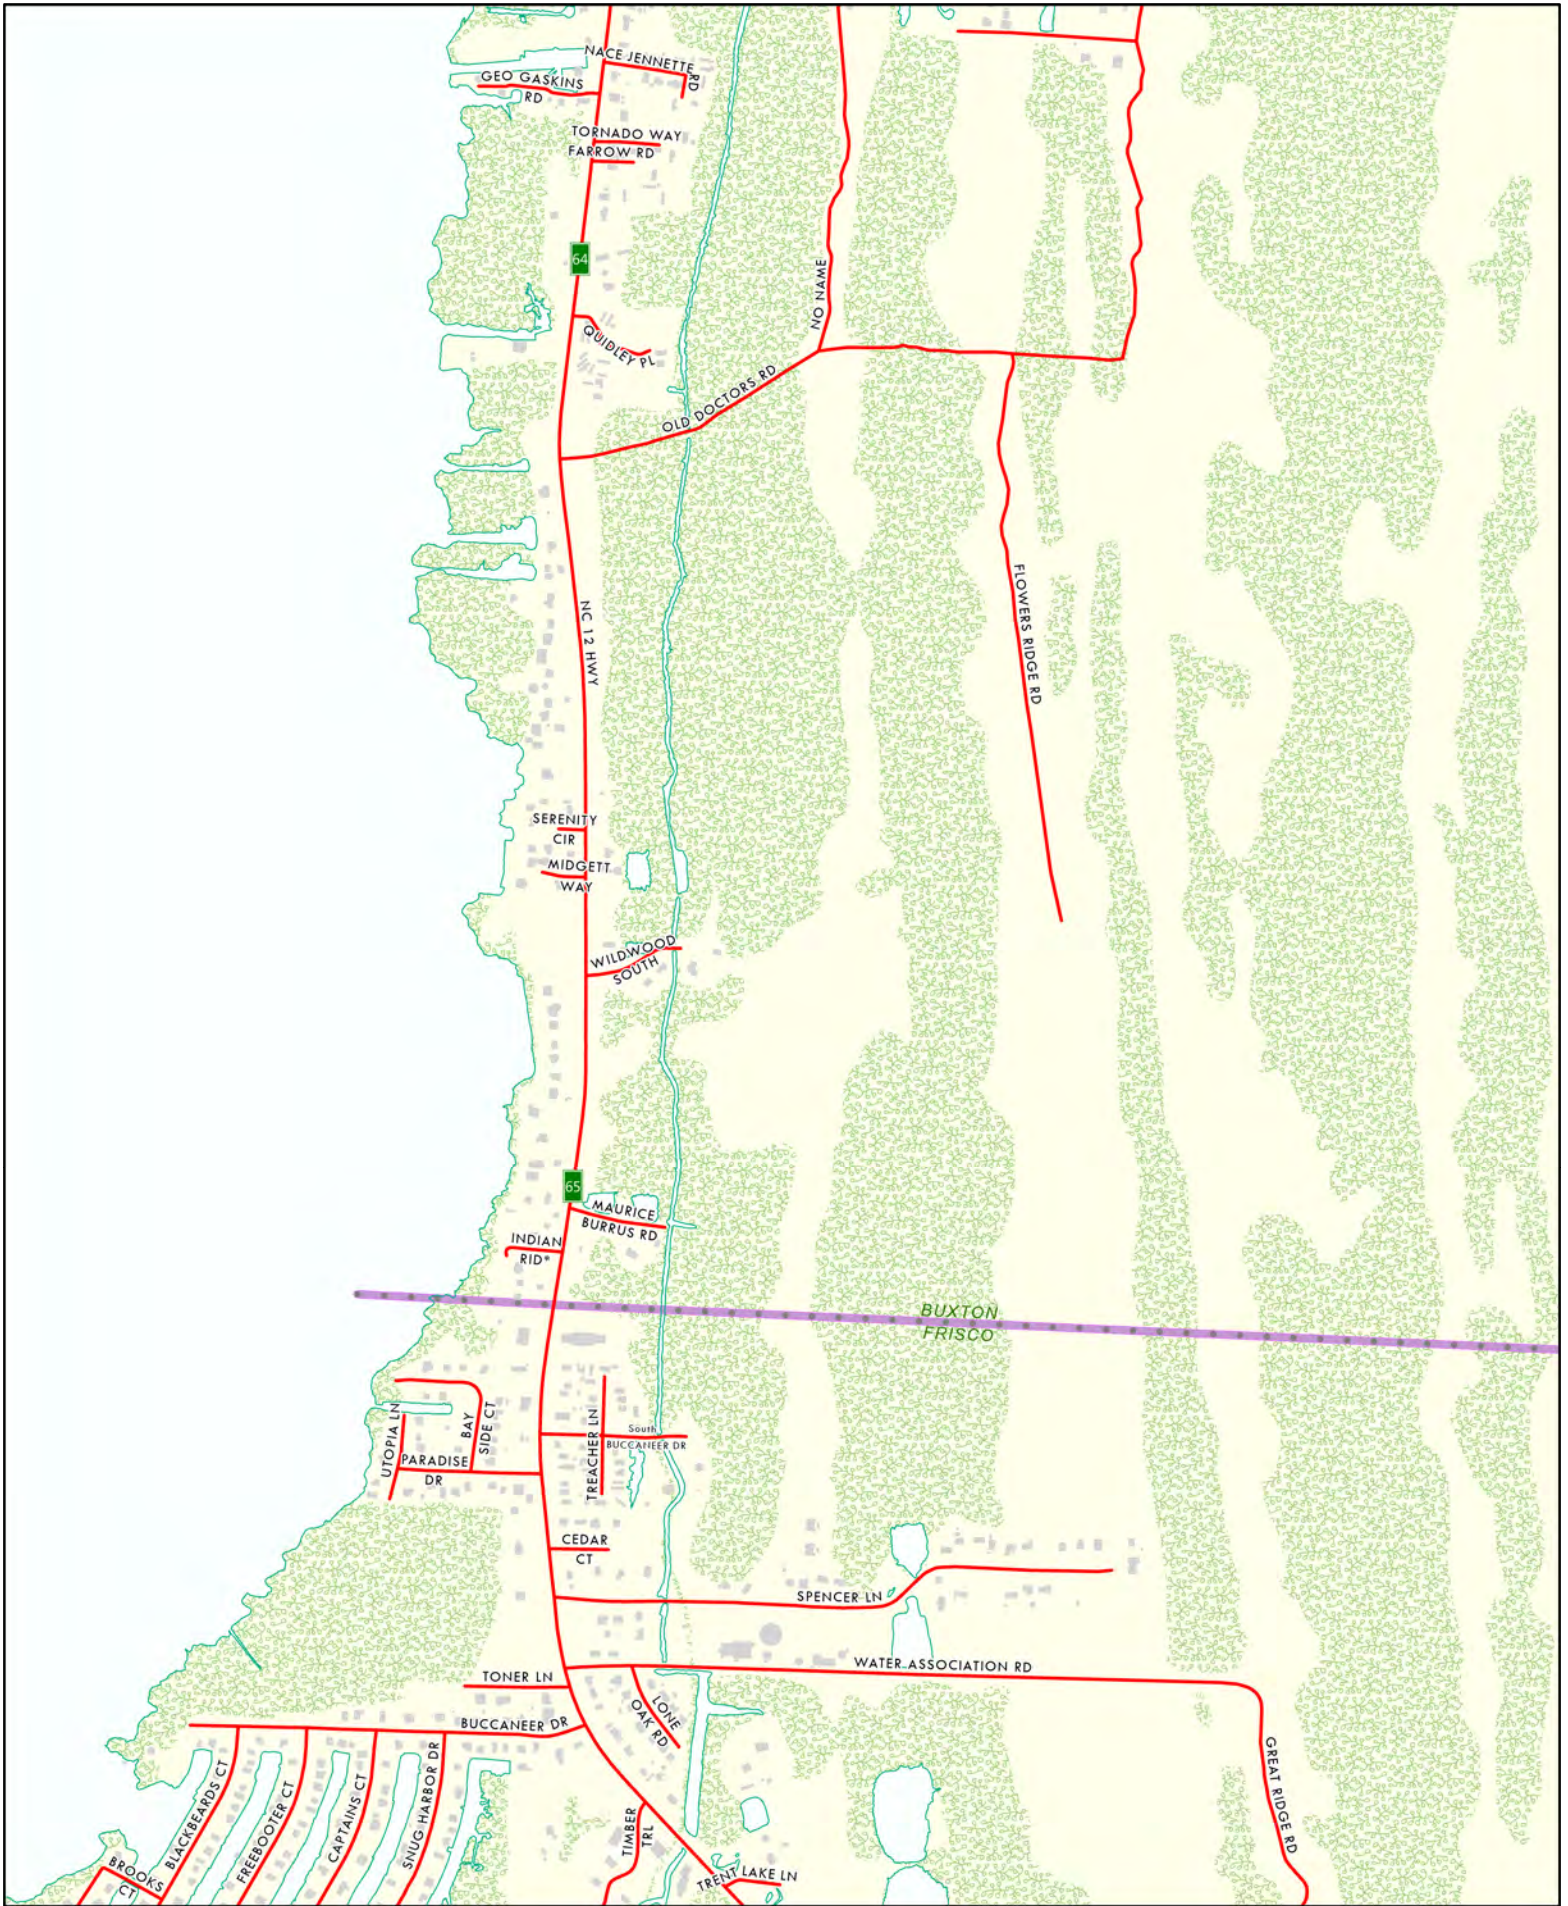

Buxton - Frisco

Frisco

Frisco

Hatteras

Manns Harbor

East Lake

Mashoes

Page	Directional	Street Name	Type	District	Route #
3		10TH	Avenue	SOUTHERN SHORES	
3		11TH	Avenue	SOUTHERN SHORES	
3		12TH	Avenue	SOUTHERN SHORES	
3		13TH	Avenue	SOUTHERN SHORES	
4		1ST	Avenue	SOUTHERN SHORES	
4		2ND	Avenue	SOUTHERN SHORES	
3		3RD	Avenue	SOUTHERN SHORES	
4		3RD	Avenue	SOUTHERN SHORES	
3		4TH	Avenue	SOUTHERN SHORES	
3		5TH	Avenue	SOUTHERN SHORES	
35		64 264	Highway	MANN'S HARBOR	64
17, 21, 22	South	64 264	Highway	MANTEO	64
20, 21	North	64 264	Highway	MANTEO	64
35		64 264	Highway	STUMPY POINT	64
3		6TH	Avenue	SOUTHERN SHORES	
3		7TH	Avenue	SOUTHERN SHORES	
3		8TH	Avenue	SOUTHERN SHORES	
3		9TH	Avenue	SOUTHERN SHORES	
13	East	ABALONE	Street	NAGS HEAD	
3		ABRON	Court	DUCK	
33		ACCESS		FRISCO	
19		ACCESS	Road	NAGS HEAD	
4		ACCESS	Road	SOUTHERN SHORES	
1		ACORN OAK	Avenue	DUCK	
13	West	ADAMS	Lane	NAGS HEAD	
9		ADDIE	Street	KITTY HAWK	
13	East	ADMIRAL	Street	NAGS HEAD	
21		AGONA	Street	MANTEO	1197
20		AIRPORT	Road	MANTEO	1116
13	West	AIRSTRIP	Road	KILL DEVIL HILLS	
28	South	ALBACORE	Lane	AVON	1278
28	North	ALBACORE	Lane	AVON	
15	West	ALBACORE	Drive	NAGS HEAD	
13	East	ALBATROSS	Street	NAGS HEAD	
13, 14	West	ALBEMARLE	Drive	NAGS HEAD	
32		ALDA	Court	FRISCO	
20		ALDER BRANCH	Lane	MANTEO	
9		ALEXANDER	Lane	KILL DEVIL HILLS	
3		ALGONKIAN	Court	DUCK	
20		ALGONKIAN	Drive	MANTEO	1287
20		ALLEN	Court	MANTEO	
13		ALMA	Street	KILL DEVIL HILLS	
34		ALTONA	Lane	HATTERAS	1238
19	North	ALTOONA	Street	NAGS HEAD	
19	South	ALTOONA	Street	NAGS HEAD	
5		AMADAS	Avenue	KITTY HAWK	
21		AMADAS	Street	MANTEO	
21		AMANDA	Street	MANTEO	1157
28		AMBERJACK	Court	AVON	
15	West	AMBERJACK	Court	NAGS HEAD	
35		AMBROSE	Lane	MANN'S HARBOR	
21		AMELIA	Drive	MANTEO	1329
25		AMERICA	Drive	RODANTHE	1516
11		AMHERST	Drive	COLINGTON	
3		AMY	Lane	DUCK	
21		ANANIAS DARE	Street	MANTEO	400
21		ANANIAS DARE	Street	MANTEO	1126
29		ANCHOR	Court	AVON	
10		ANCHOR	Court	KILL DEVIL HILLS	
13	South	ANCHOR	Lane	NAGS HEAD	
28		ANGELFISH	Road	AVON	1261
8		ANGLER	Way	KITTY HAWK	