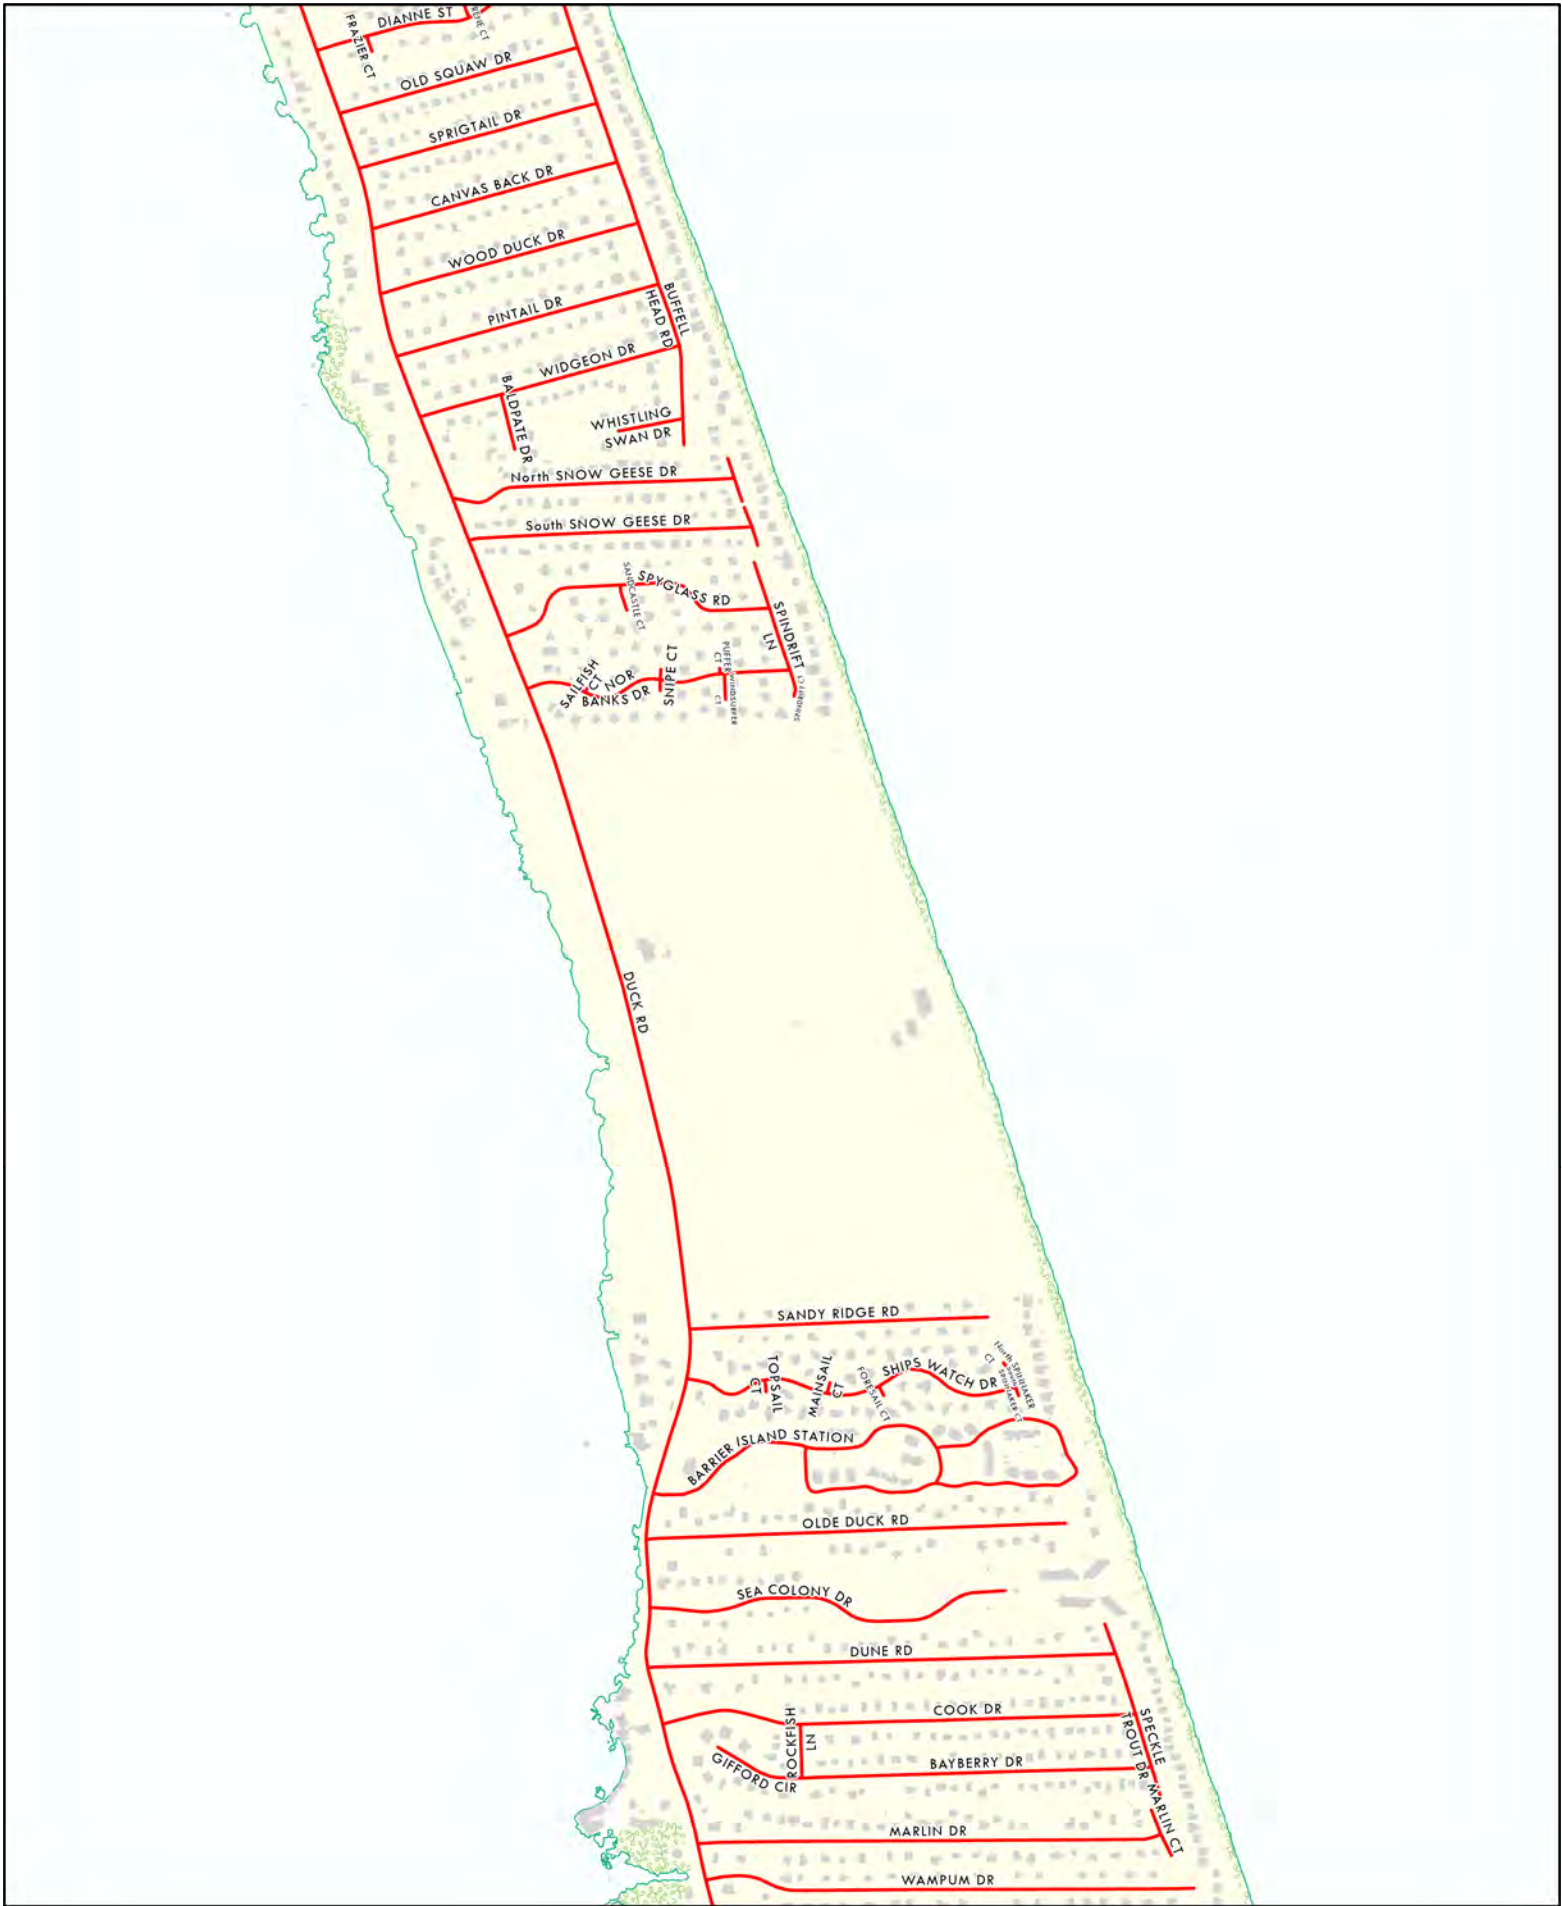

Dare County Road Index

Duck

Duck

Duck - Southern Shores

Martins Point - Southern Shores

Martins Point - Southern Shores - Kitty Hawk

Southern Shores - Kitty Hawk

Kitty Hawk

0 500 1,000 2,000
Feet

Kitty Hawk

Kitty Hawk - Kill Devil Hills

Kill Devil Hills

Colington

Colington

Kill Devil Hills - Nags Head

Nags Head

Nags Head

Nags Head (Whalebone)

Pirates Cove - Pond Island

South Nags Head

South Nags Head

North End Roanoke Island

Manteo

Manteo