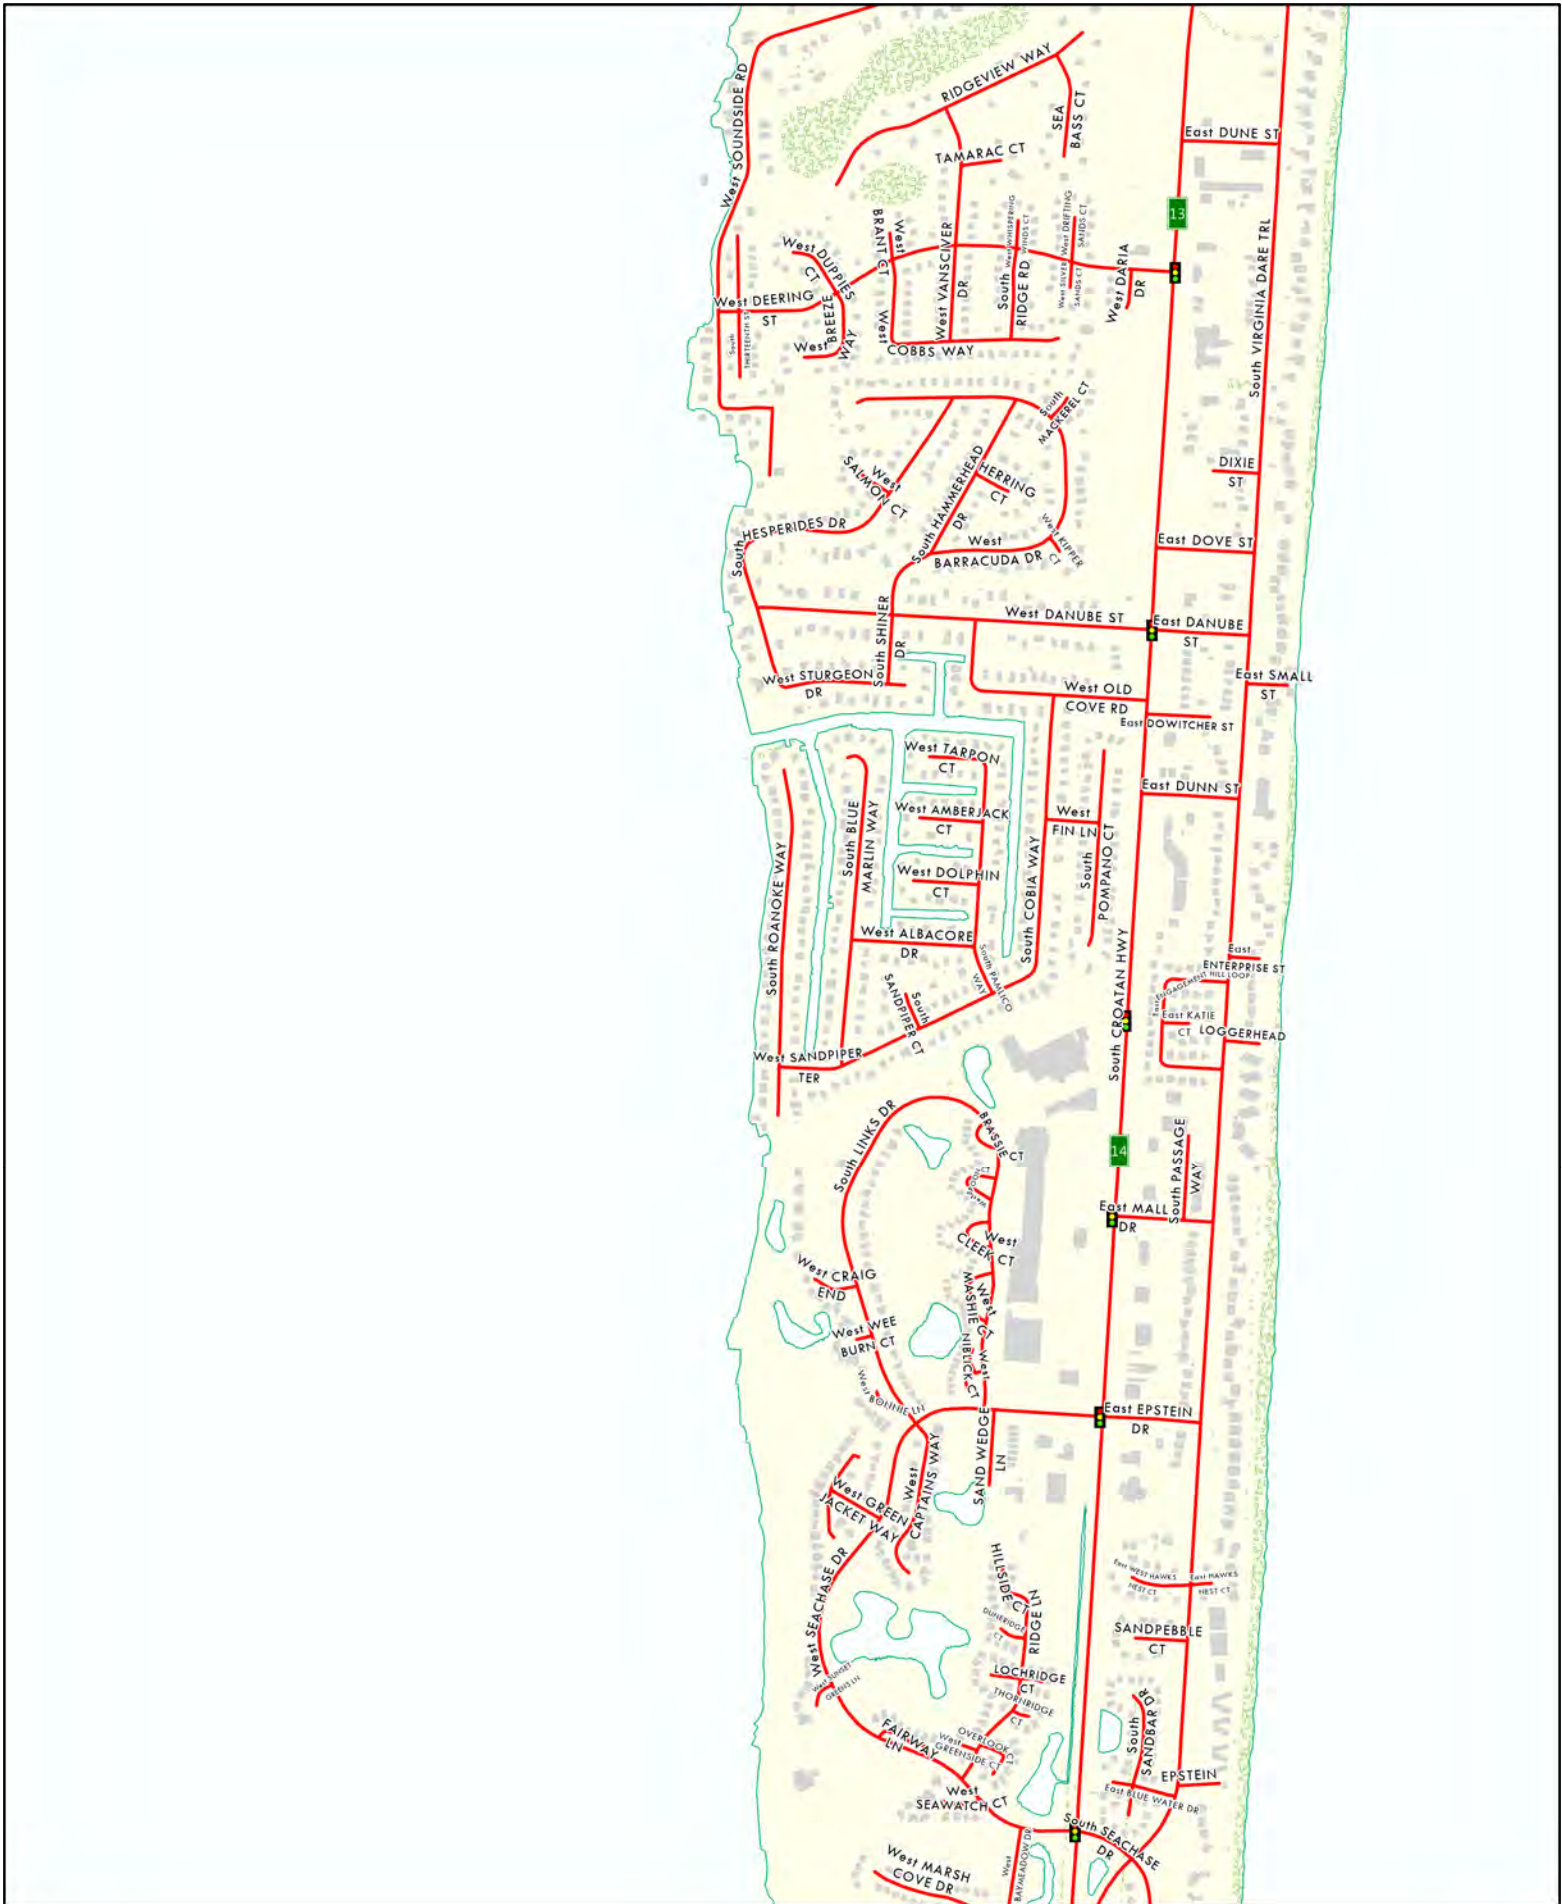

Dare County Road Index

Duck

Duck

Duck - Southern Shores

Martins Point - Southern Shores

Martins Point - Southern Shores - Kitty Hawk

Southern Shores - Kitty Hawk

Kitty Hawk

0 500 1,000 2,000
Feet

Kitty Hawk

Kitty Hawk - Kill Devil Hills

Kill Devil Hills

Colington

Colington

Kill Devil Hills - Nags Head

Nags Head

Nags Head

Nags Head (Whalebone)

Pirates Cove - Pond Island

South Nags Head

South Nags Head

North End Roanoke Island

Manteo

Manteo