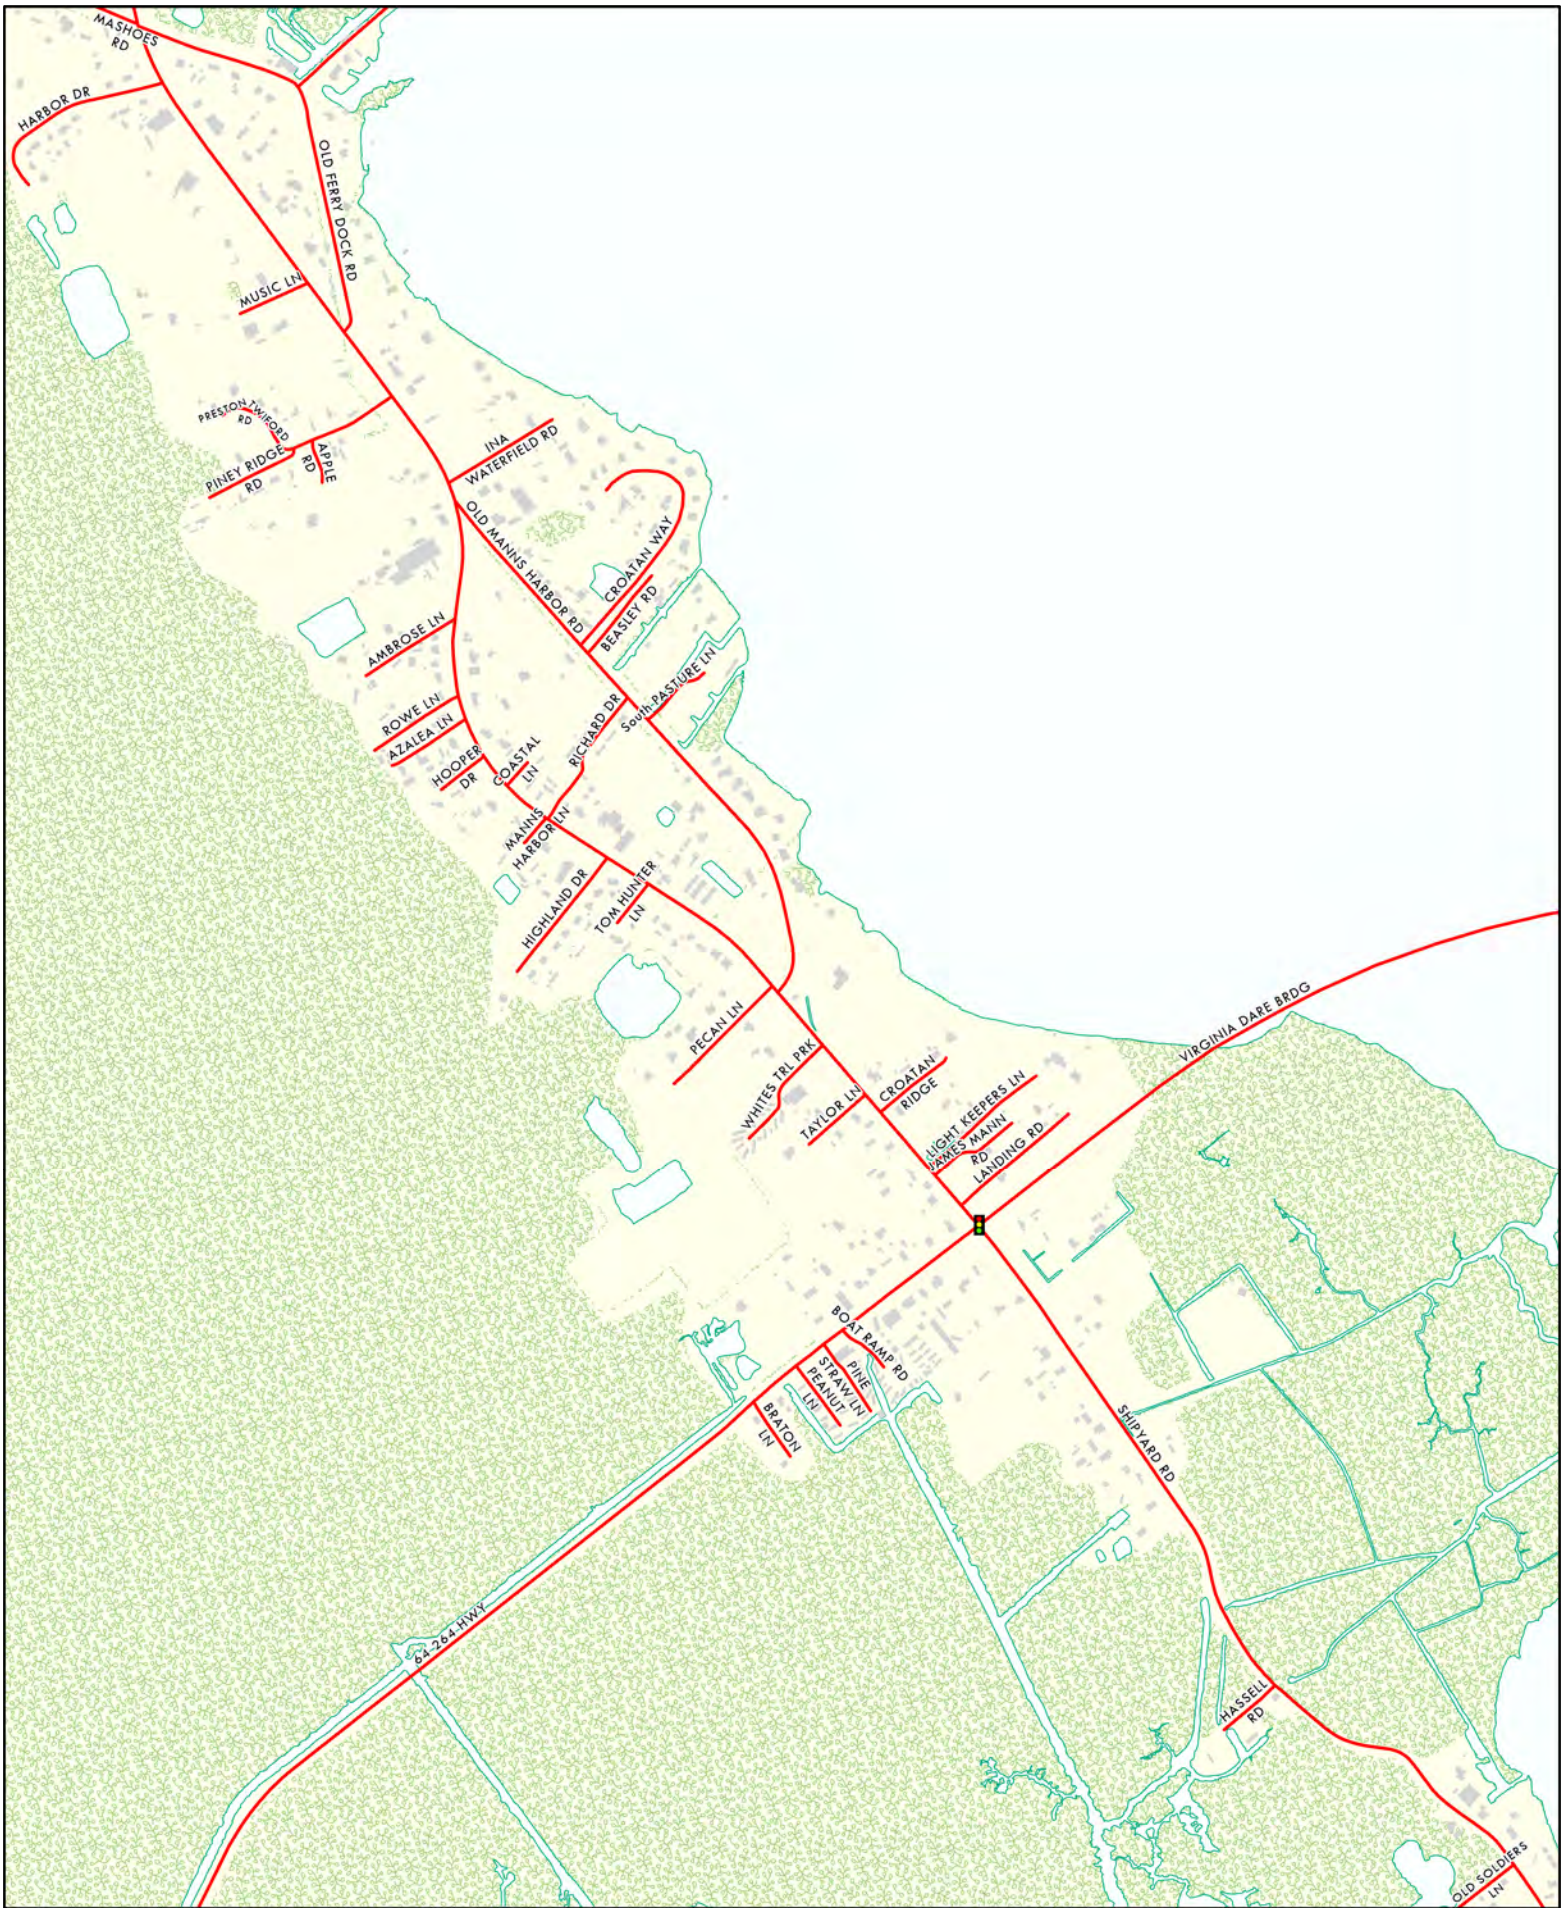

Buxton - Frisco

Frisco

Frisco

Hatteras

Manns Harbor

East Lake

Mashoes

Page	Directional	Street Name	Type	District	Route #
3		10TH	Avenue	SOUTHERN SHORES	
3		11TH	Avenue	SOUTHERN SHORES	
3		12TH	Avenue	SOUTHERN SHORES	
3		13TH	Avenue	SOUTHERN SHORES	
4		1ST	Avenue	SOUTHERN SHORES	
4		2ND	Avenue	SOUTHERN SHORES	
3		3RD	Avenue	SOUTHERN SHORES	
4		3RD	Avenue	SOUTHERN SHORES	
3		4TH	Avenue	SOUTHERN SHORES	
3		5TH	Avenue	SOUTHERN SHORES	
35		64 264	Highway	MANN'S HARBOR	64
17, 21, 22	South	64 264	Highway	MANTEO	64
20, 21	North	64 264	Highway	MANTEO	64
35		64 264	Highway	STUMPY POINT	64
3		6TH	Avenue	SOUTHERN SHORES	
3		7TH	Avenue	SOUTHERN SHORES	
3		8TH	Avenue	SOUTHERN SHORES	
3		9TH	Avenue	SOUTHERN SHORES	
13	East	ABALONE	Street	NAGS HEAD	
3		ABRON	Court	DUCK	
33		ACCESS		FRISCO	
19		ACCESS	Road	NAGS HEAD	
4		ACCESS	Road	SOUTHERN SHORES	
1		ACORN OAK	Avenue	DUCK	
13	West	ADAMS	Lane	NAGS HEAD	
9		ADDIE	Street	KITTY HAWK	
13	East	ADMIRAL	Street	NAGS HEAD	
21		AGONA	Street	MANTEO	1197
20		AIRPORT	Road	MANTEO	1116
13	West	AIRSTRIP	Road	KILL DEVIL HILLS	
28	South	ALBACORE	Lane	AVON	1278
28	North	ALBACORE	Lane	AVON	
15	West	ALBACORE	Drive	NAGS HEAD	
13	East	ALBATROSS	Street	NAGS HEAD	
13, 14	West	ALBEMARLE	Drive	NAGS HEAD	
32		ALDA	Court	FRISCO	
20		ALDER BRANCH	Lane	MANTEO	
9		ALEXANDER	Lane	KILL DEVIL HILLS	
3		ALGONKIAN	Court	DUCK	
20		ALGONKIAN	Drive	MANTEO	1287
20		ALLEN	Court	MANTEO	
13		ALMA	Street	KILL DEVIL HILLS	
34		ALTONA	Lane	HATTERAS	1238
19	North	ALTOONA	Street	NAGS HEAD	
19	South	ALTOONA	Street	NAGS HEAD	
5		AMADAS	Avenue	KITTY HAWK	
21		AMADAS	Street	MANTEO	
21		AMANDA	Street	MANTEO	1157
28		AMBERJACK	Court	AVON	
15	West	AMBERJACK	Court	NAGS HEAD	
35		AMBROSE	Lane	MANN'S HARBOR	
21		AMELIA	Drive	MANTEO	1329
25		AMERICA	Drive	RODANTHE	1516
11		AMHERST	Drive	COLINGTON	
3		AMY	Lane	DUCK	
21		ANANIAS DARE	Street	MANTEO	400
21		ANANIAS DARE	Street	MANTEO	1126
29		ANCHOR	Court	AVON	
10		ANCHOR	Court	KILL DEVIL HILLS	
13	South	ANCHOR	Lane	NAGS HEAD	
28		ANGELFISH	Road	AVON	1261
8		ANGLER	Way	KITTY HAWK	