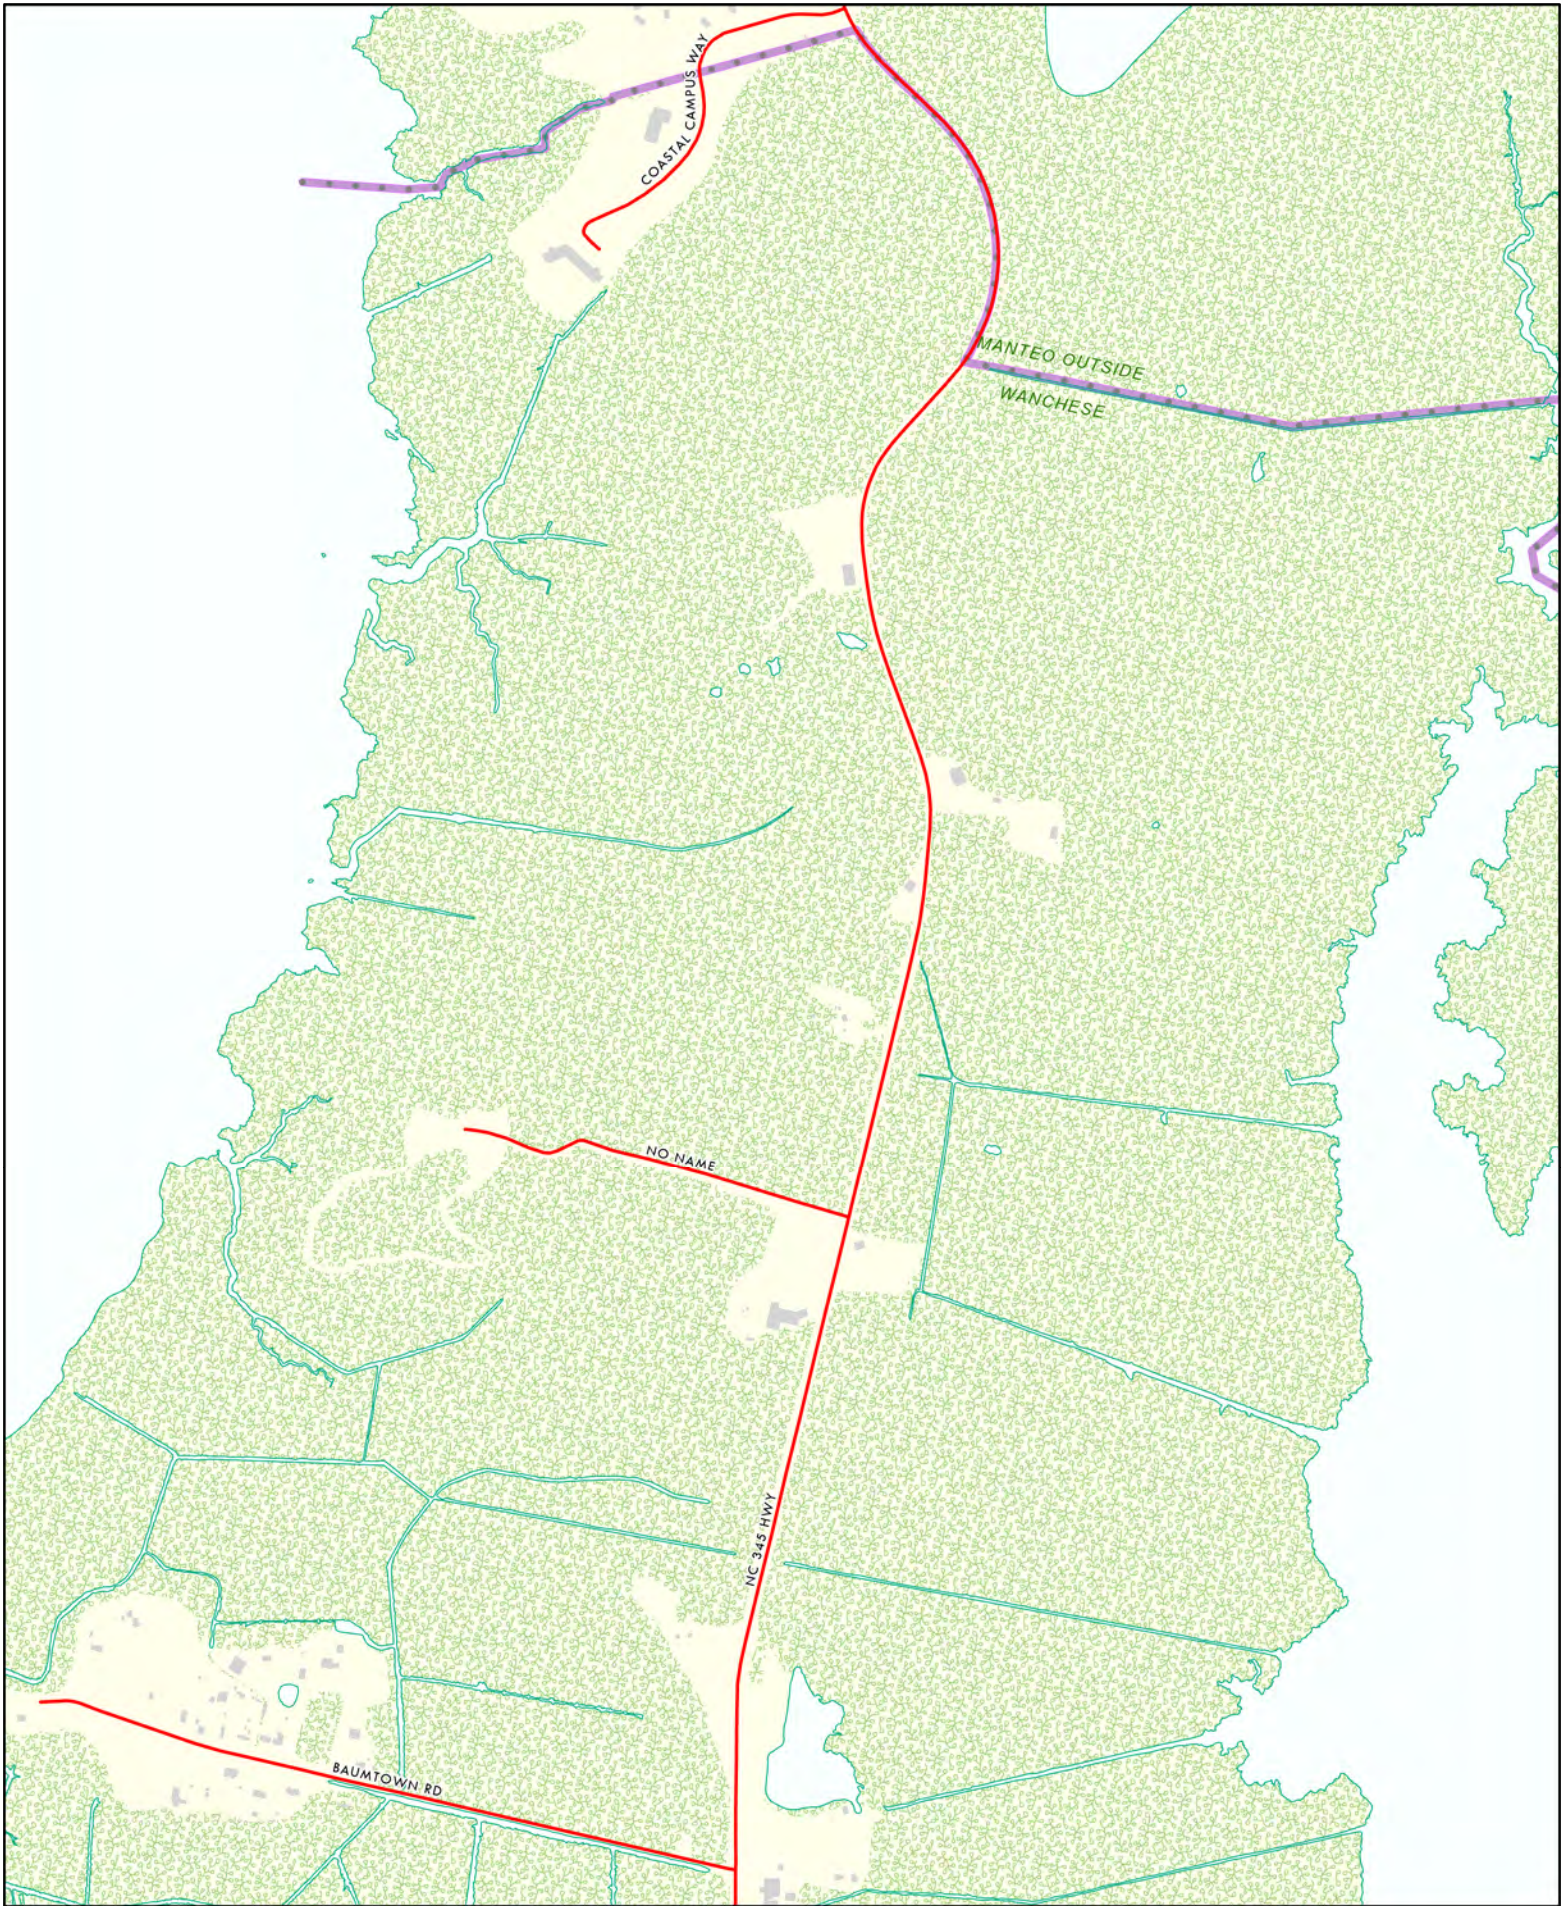

Dare County Road Index

Duck

Duck

Duck - Southern Shores

Martins Point - Southern Shores

Martins Point - Southern Shores - Kitty Hawk

Southern Shores - Kitty Hawk

Kitty Hawk

0 500 1,000 2,000
Feet

Kitty Hawk

Kitty Hawk - Kill Devil Hills

Kill Devil Hills

Colington

Colington

Kill Devil Hills - Nags Head

Nags Head

Nags Head

Nags Head (Whalebone)

Pirates Cove - Pond Island

South Nags Head

South Nags Head

North End Roanoke Island

Manteo

Manteo