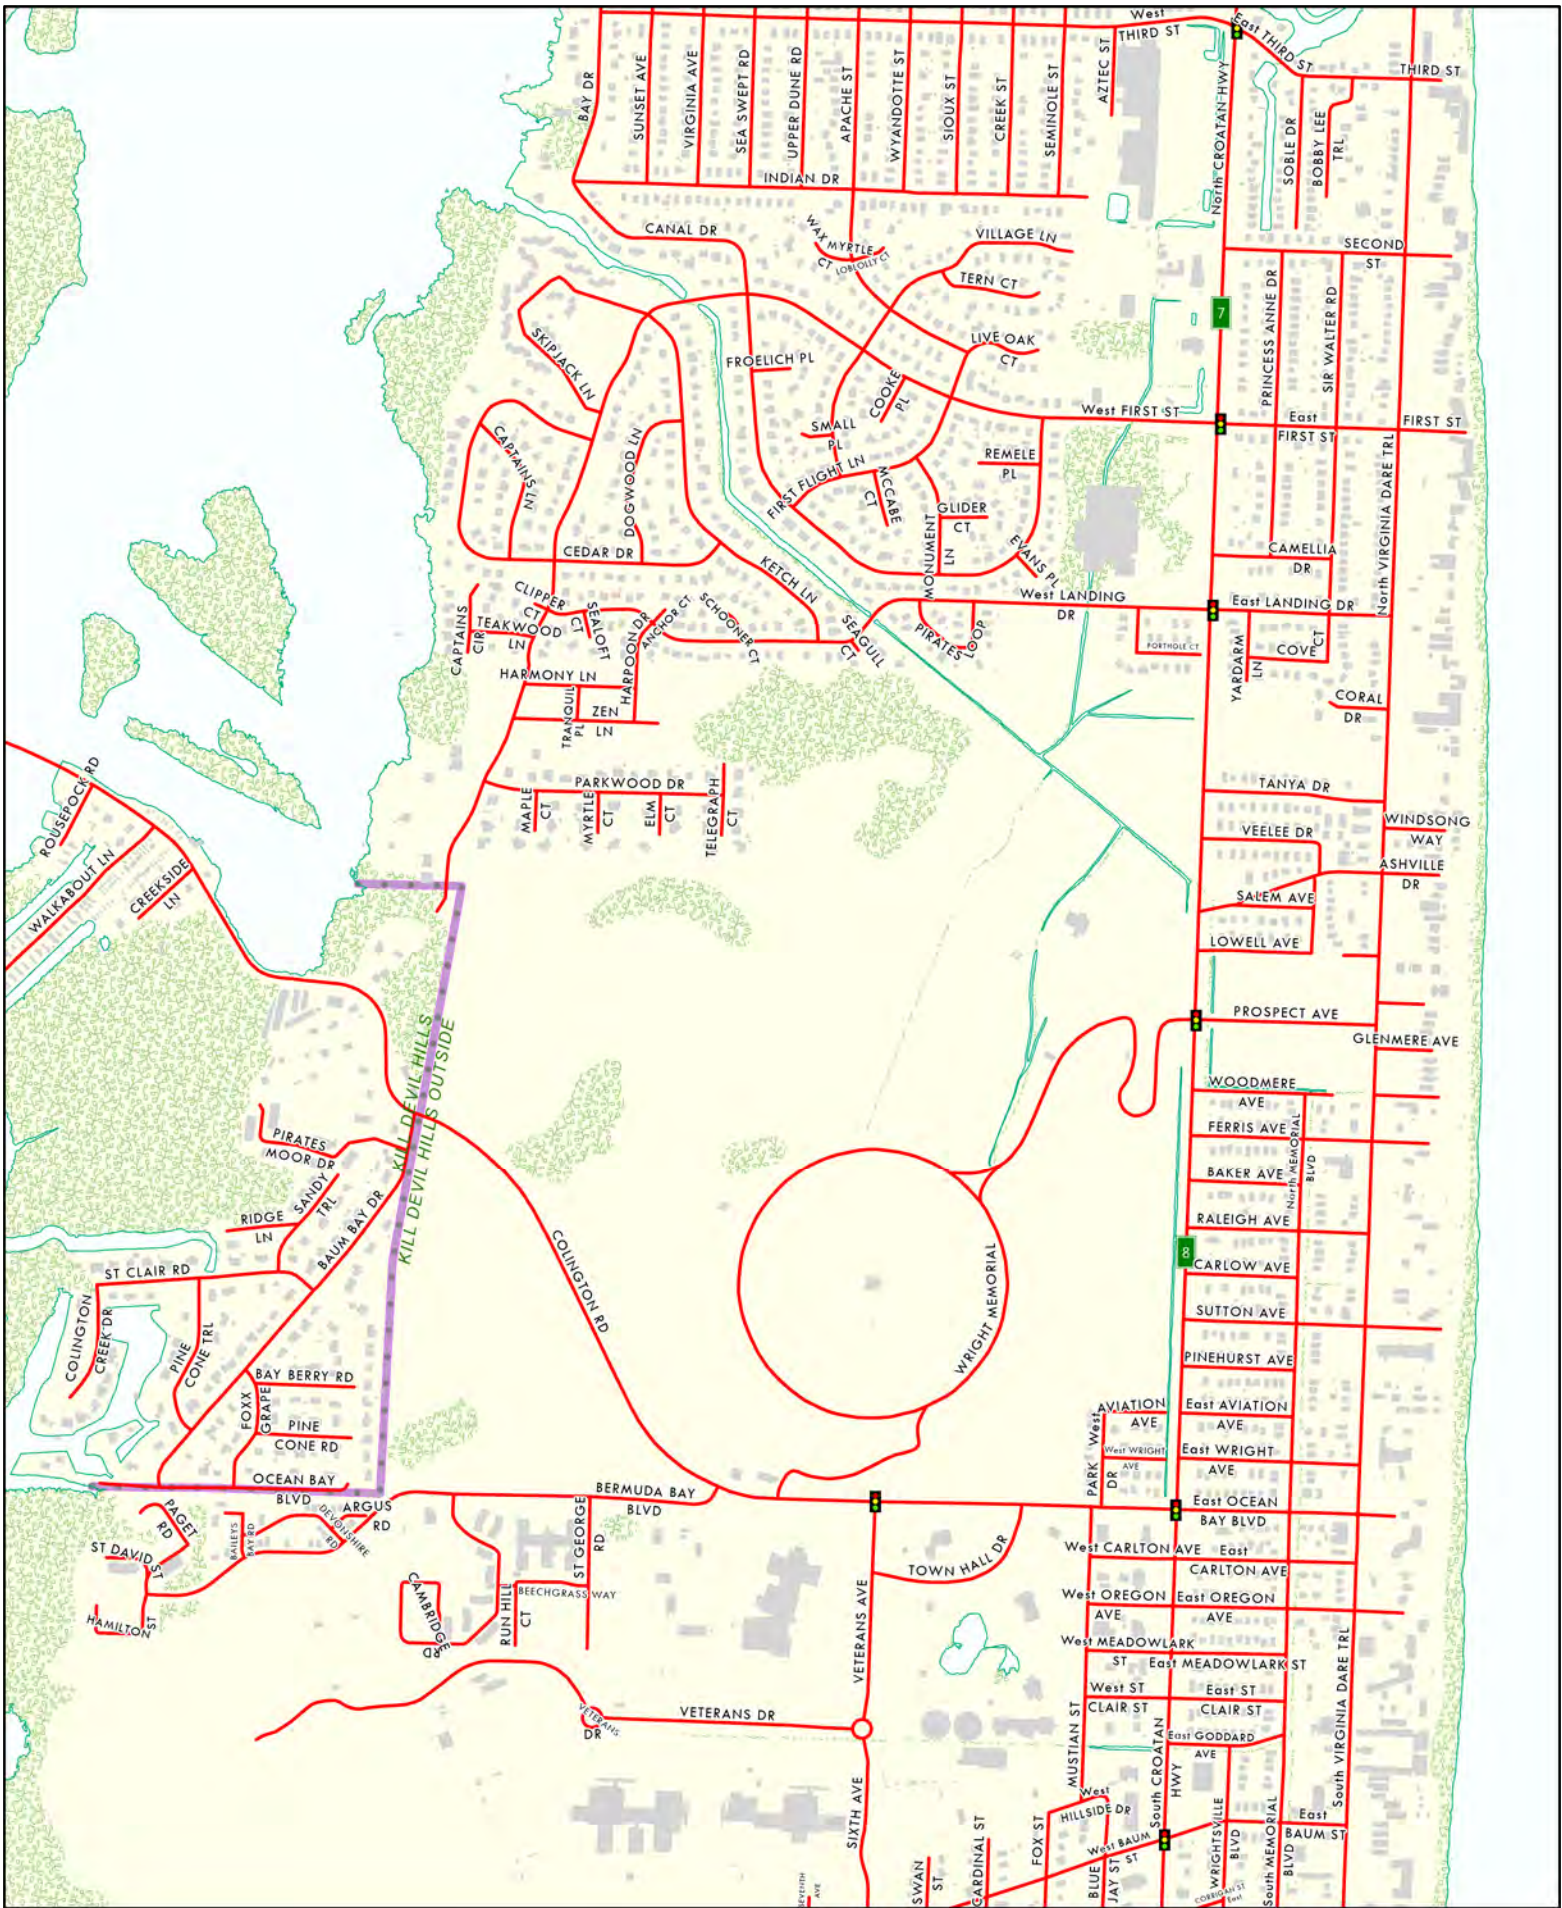

Dare County Road Index

Duck

Duck

Duck - Southern Shores

Martins Point - Southern Shores

Martins Point - Southern Shores - Kitty Hawk

Southern Shores - Kitty Hawk

Kitty Hawk

0 500 1,000 2,000
Feet

Kitty Hawk

Kitty Hawk - Kill Devil Hills

Kill Devil Hills

Colington

Colington

Kill Devil Hills - Nags Head

Nags Head