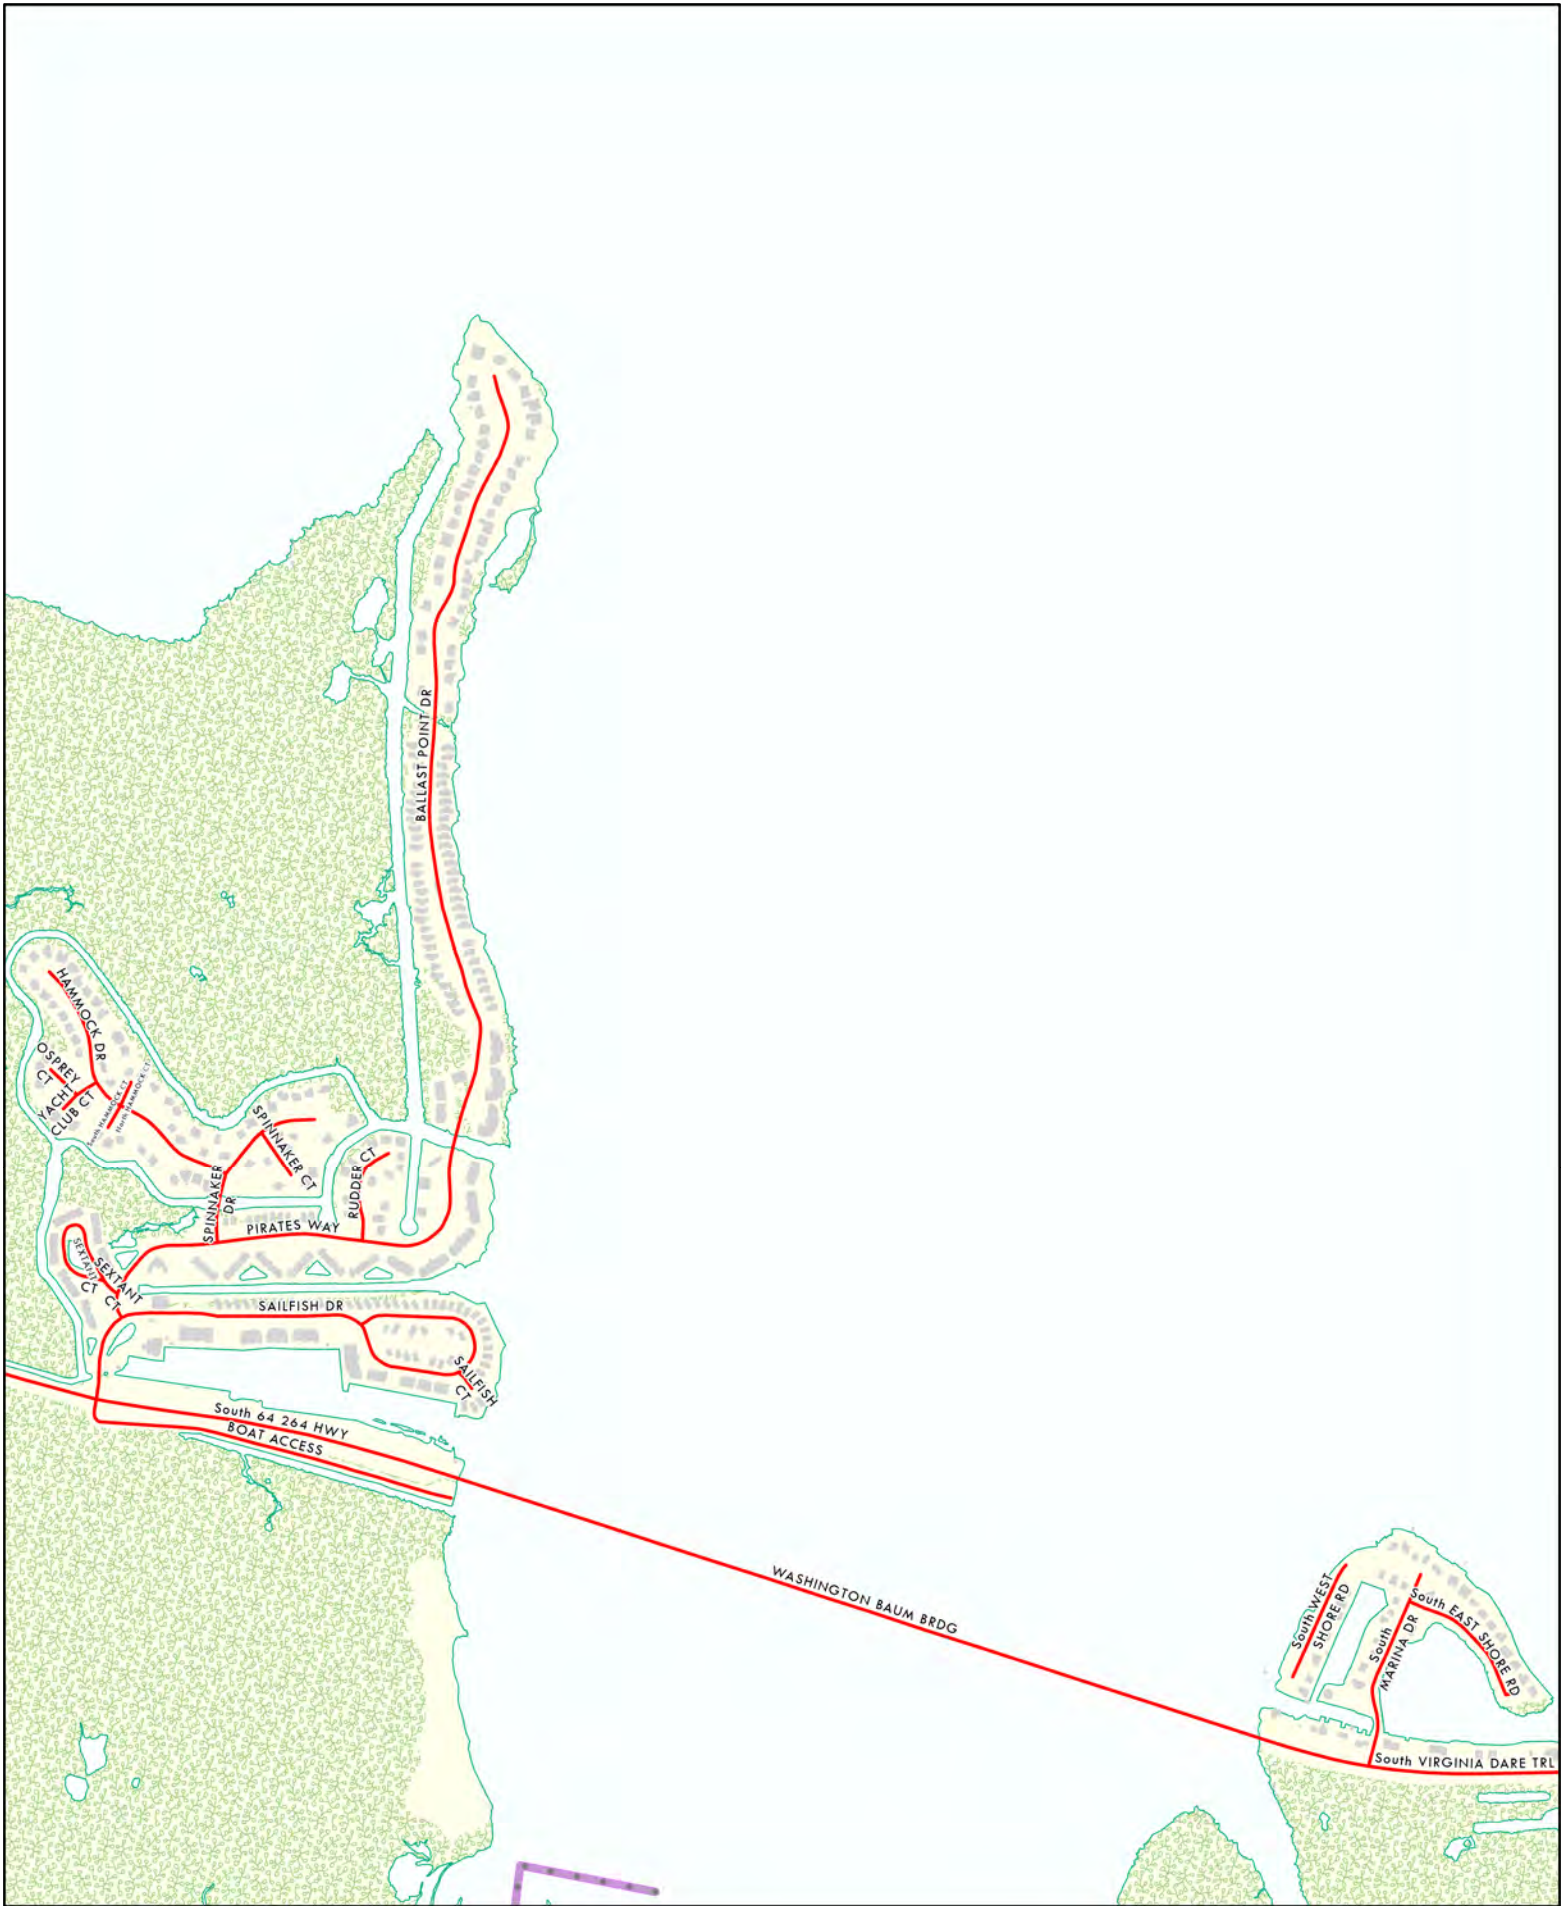

Dare County Road Index

Duck

Duck

Duck - Southern Shores

Martins Point - Southern Shores

Martins Point - Southern Shores - Kitty Hawk

Southern Shores - Kitty Hawk

Kitty Hawk

0 500 1,000 2,000
Feet

Kitty Hawk

Kitty Hawk - Kill Devil Hills

Kill Devil Hills

Colington

Colington

Kill Devil Hills - Nags Head

Nags Head

Nags Head

Nags Head (Whalebone)

Pirates Cove - Pond Island

South Nags Head

South Nags Head

North End Roanoke Island

Manteo

Manteo