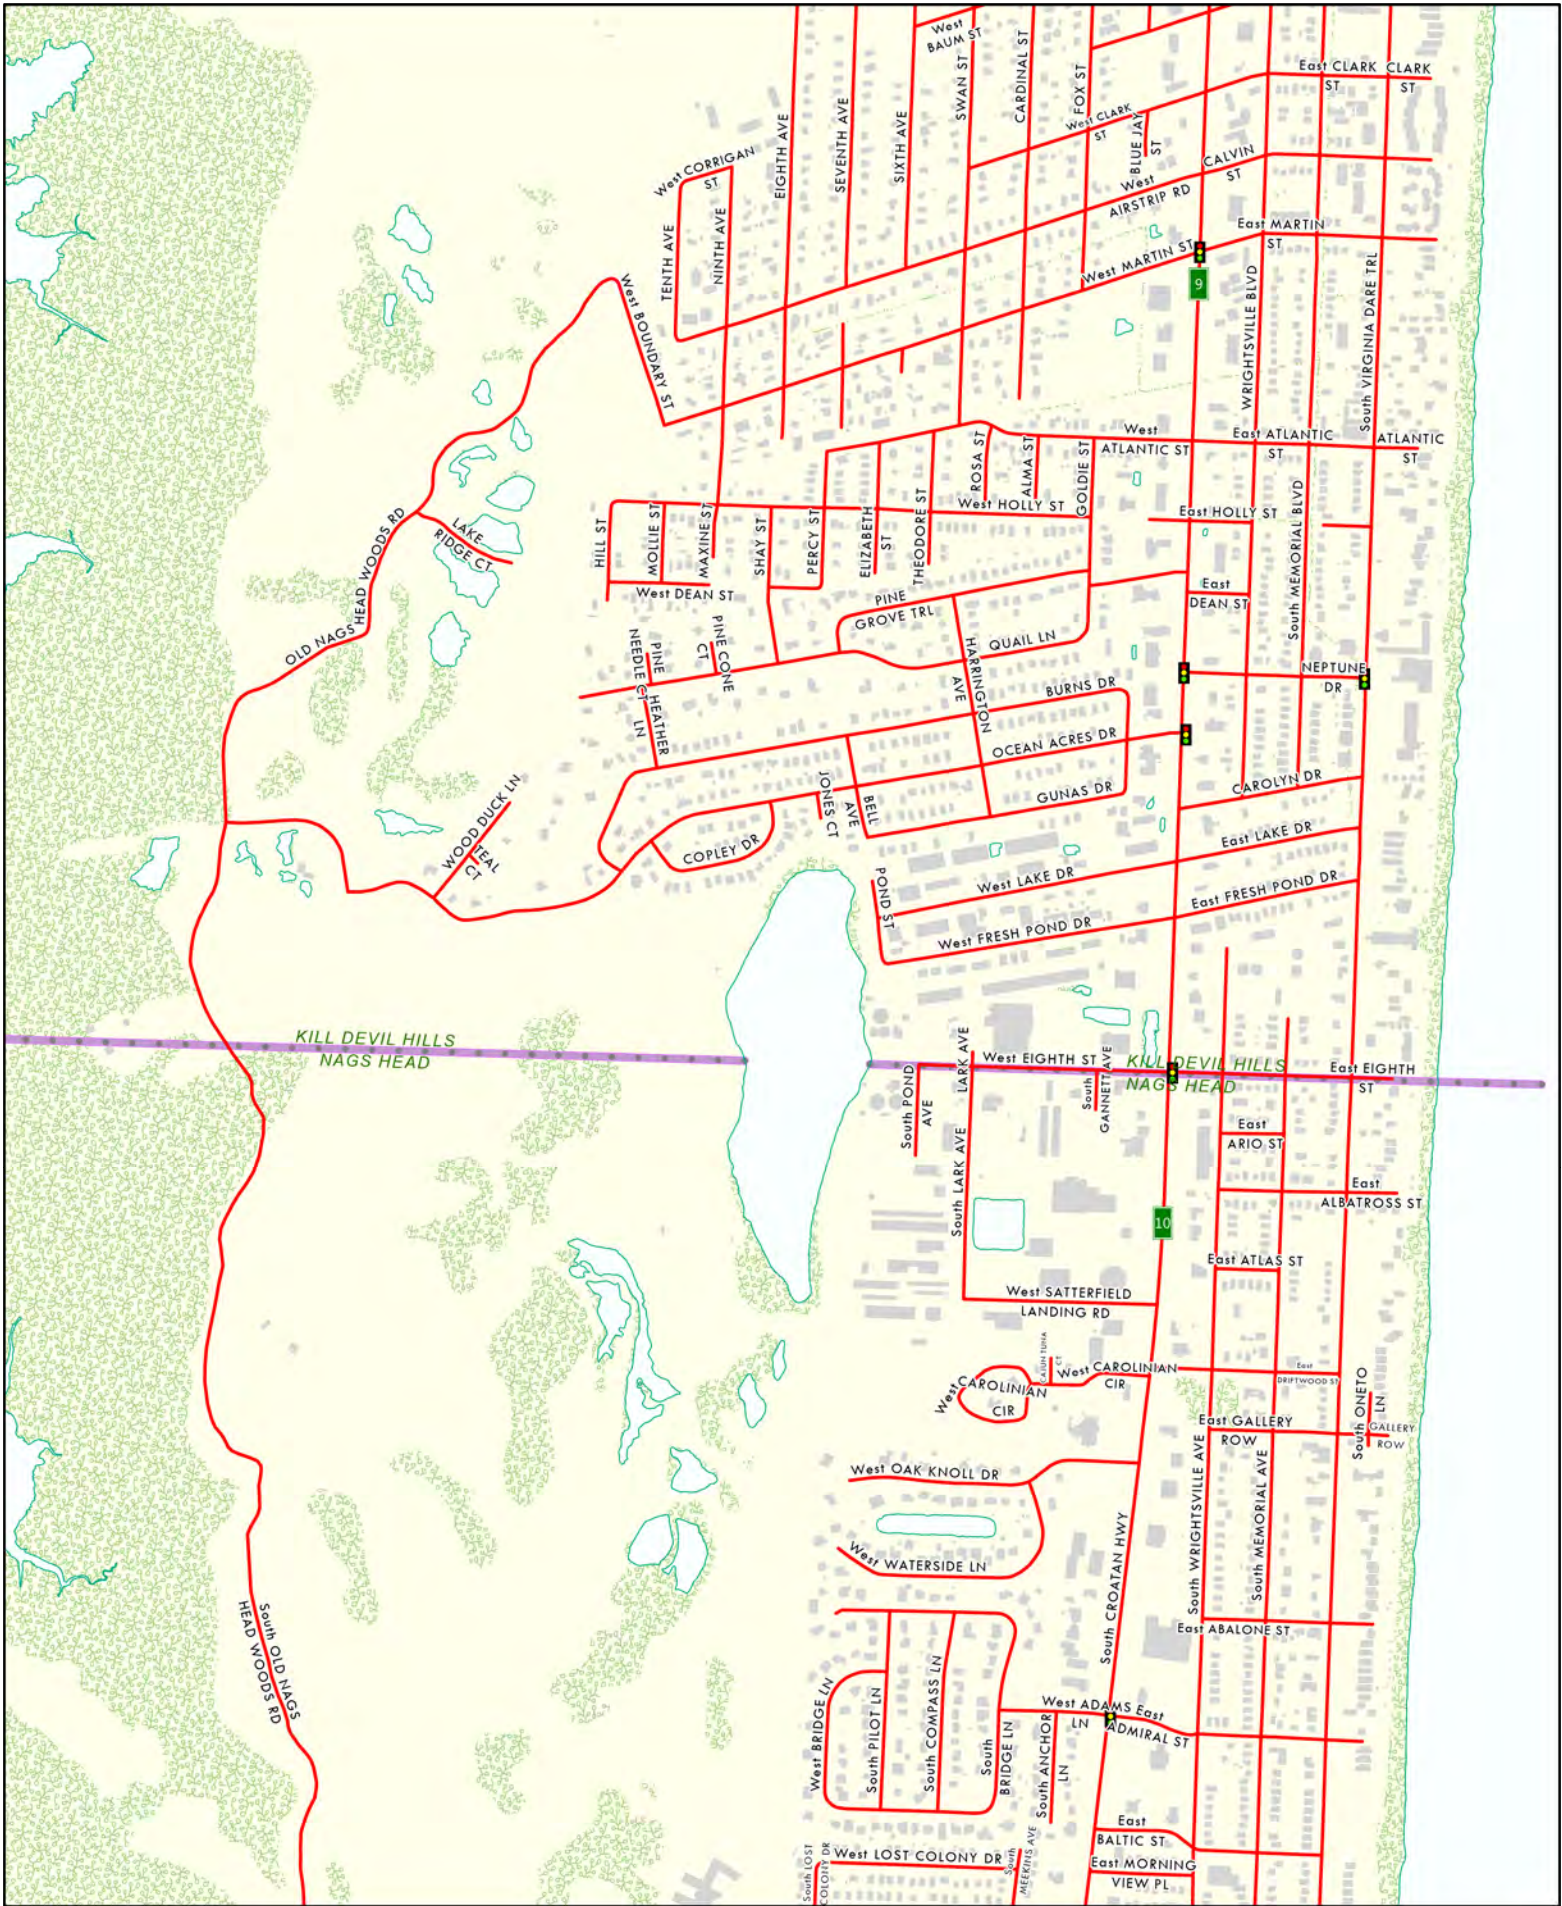

Dare County Road Index

Duck

Duck

Duck - Southern Shores

Martins Point - Southern Shores

Martins Point - Southern Shores - Kitty Hawk

Southern Shores - Kitty Hawk

Kitty Hawk

0 500 1,000 2,000
Feet

Kitty Hawk

Kitty Hawk - Kill Devil Hills

Kill Devil Hills

Colington

Colington

Kill Devil Hills - Nags Head

Nags Head

Nags Head

Nags Head (Whalebone)

Pirates Cove - Pond Island

South Nags Head

South Nags Head

North End Roanoke Island

Manteo

Manteo