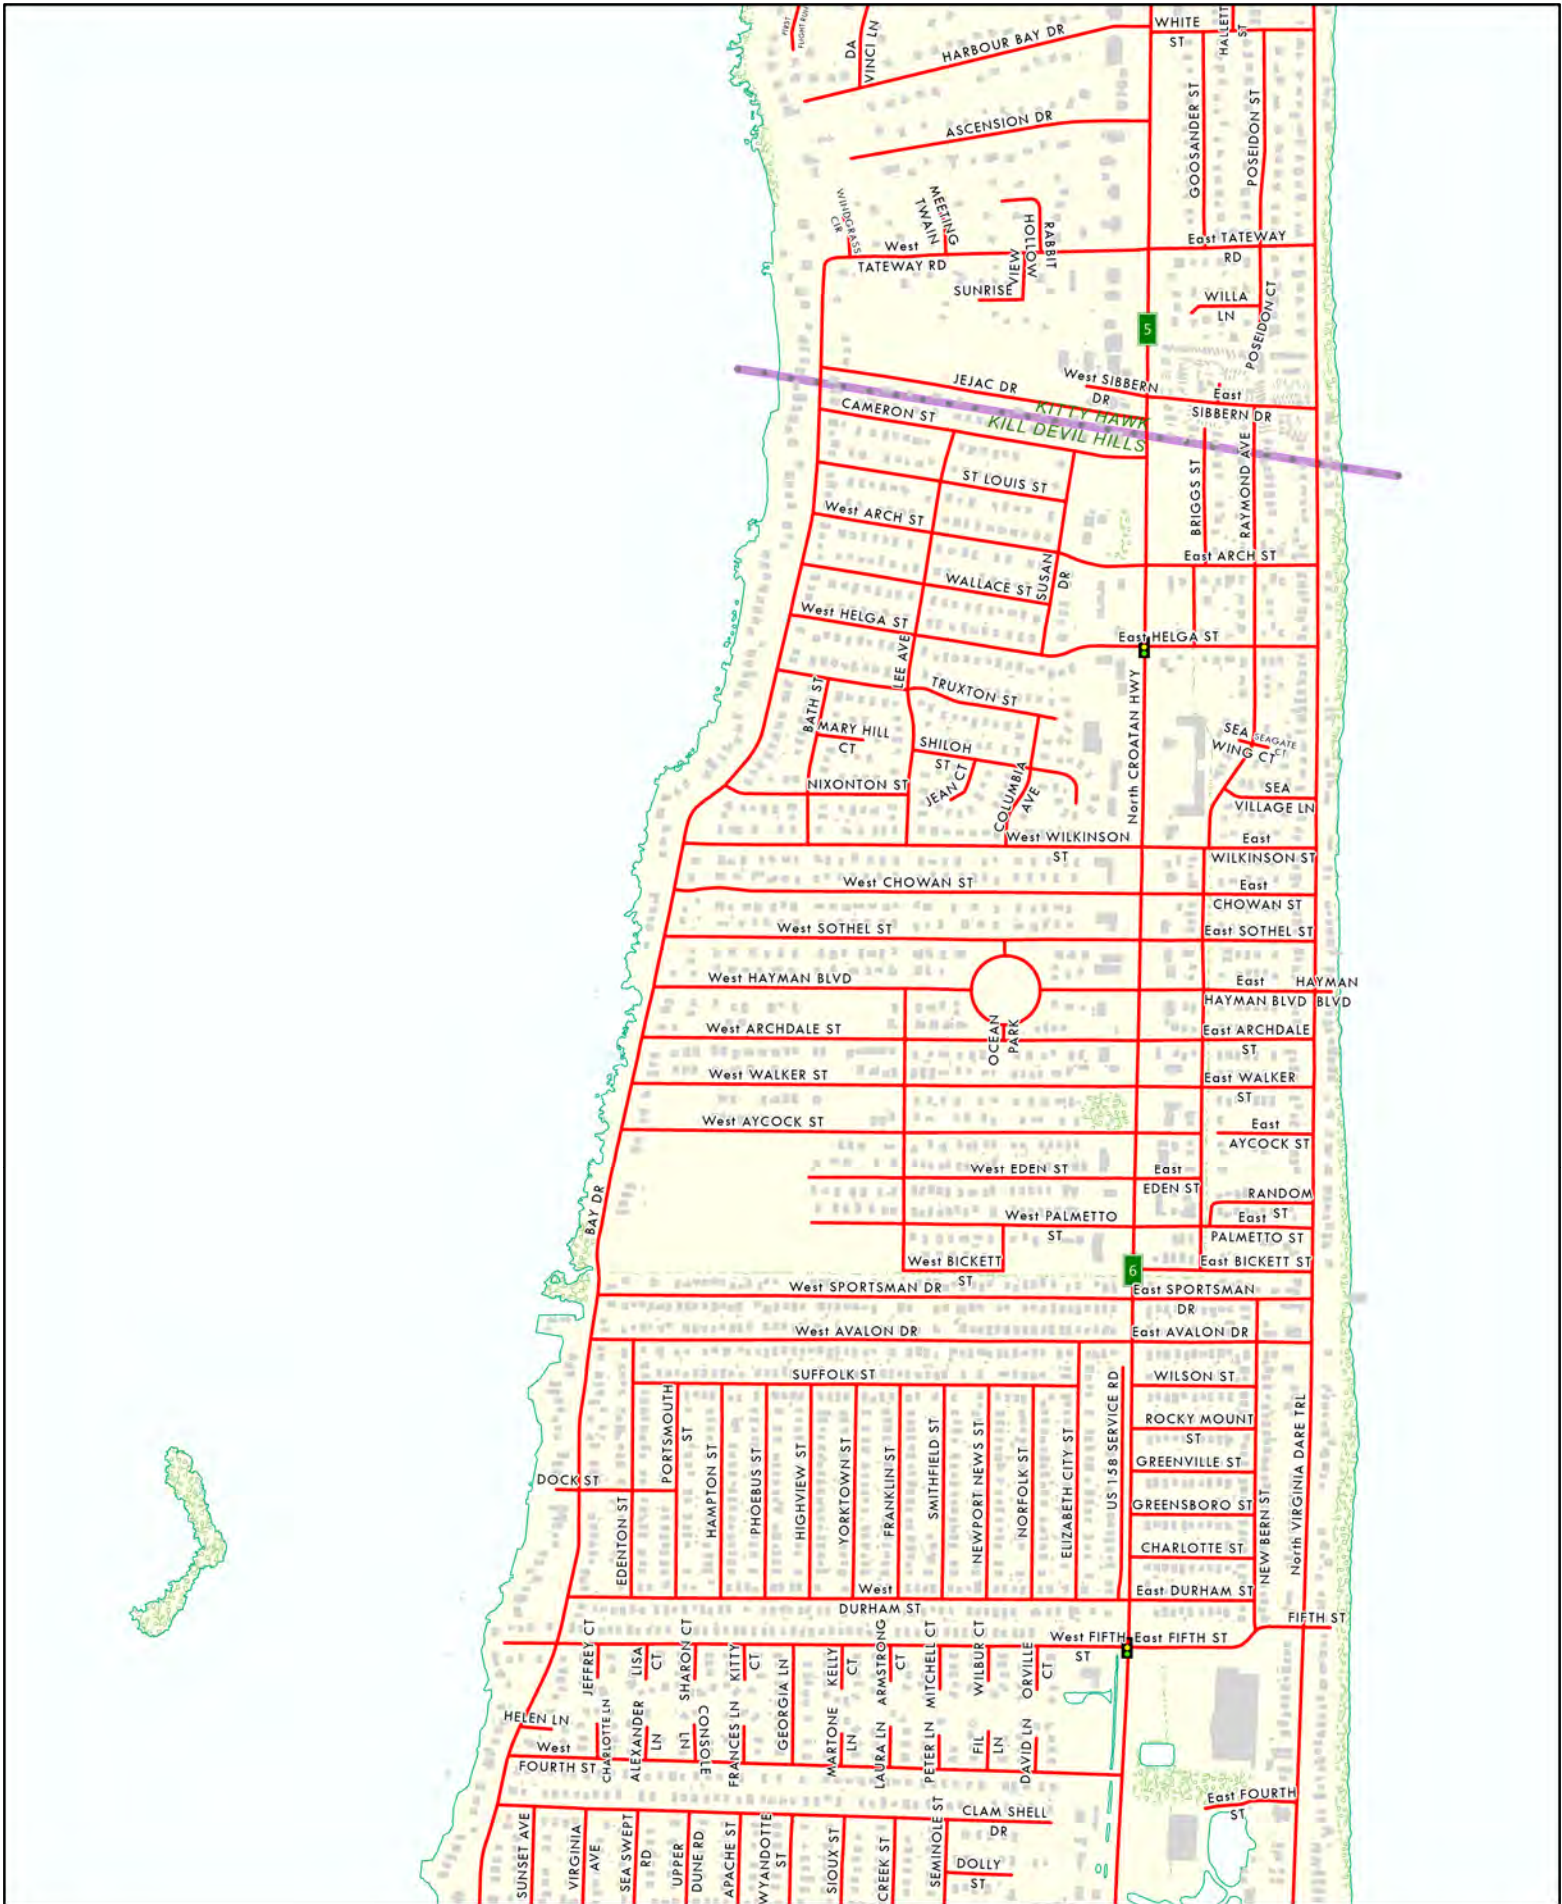

Dare County Road Index

Duck

Duck

Duck - Southern Shores

Martins Point - Southern Shores

Martins Point - Southern Shores - Kitty Hawk

Southern Shores - Kitty Hawk

Kitty Hawk

0 500 1,000 2,000
Feet

Kitty Hawk

Kitty Hawk - Kill Devil Hills

Kill Devil Hills

Colington

Colington

Kill Devil Hills - Nags Head

Nags Head

Nags Head

Nags Head (Whalebone)

Pirates Cove - Pond Island

South Nags Head

South Nags Head

North End Roanoke Island

Manteo

Manteo