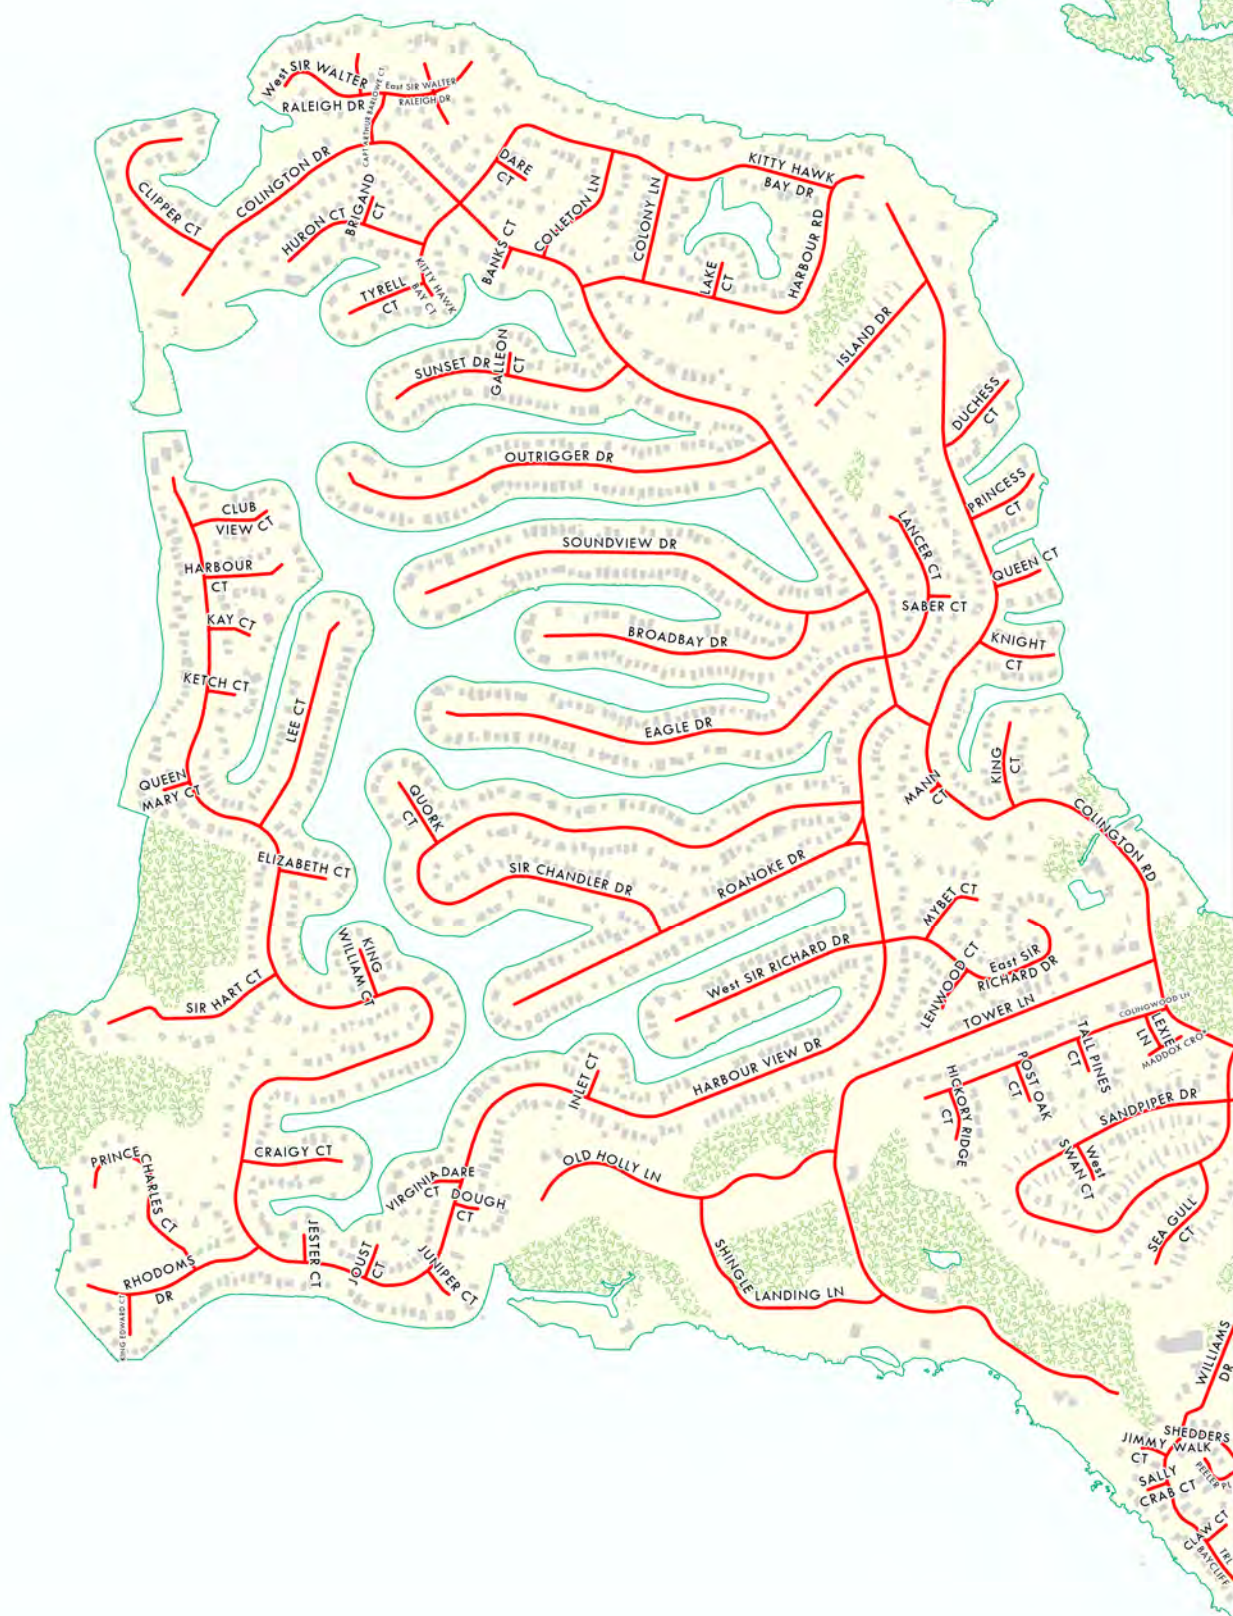

Dare County Road Index

Duck

Duck

Duck - Southern Shores

Martins Point - Southern Shores

Martins Point - Southern Shores - Kitty Hawk

Southern Shores - Kitty Hawk

Kitty Hawk

0 500 1,000 2,000
Feet

Kitty Hawk

Kitty Hawk - Kill Devil Hills

Kill Devil Hills

Colington

Colington

Kill Devil Hills - Nags Head

Nags Head

Nags Head

Nags Head (Whalebone)

Pirates Cove - Pond Island

South Nags Head

South Nags Head

North End Roanoke Island

Manteo

Manteo