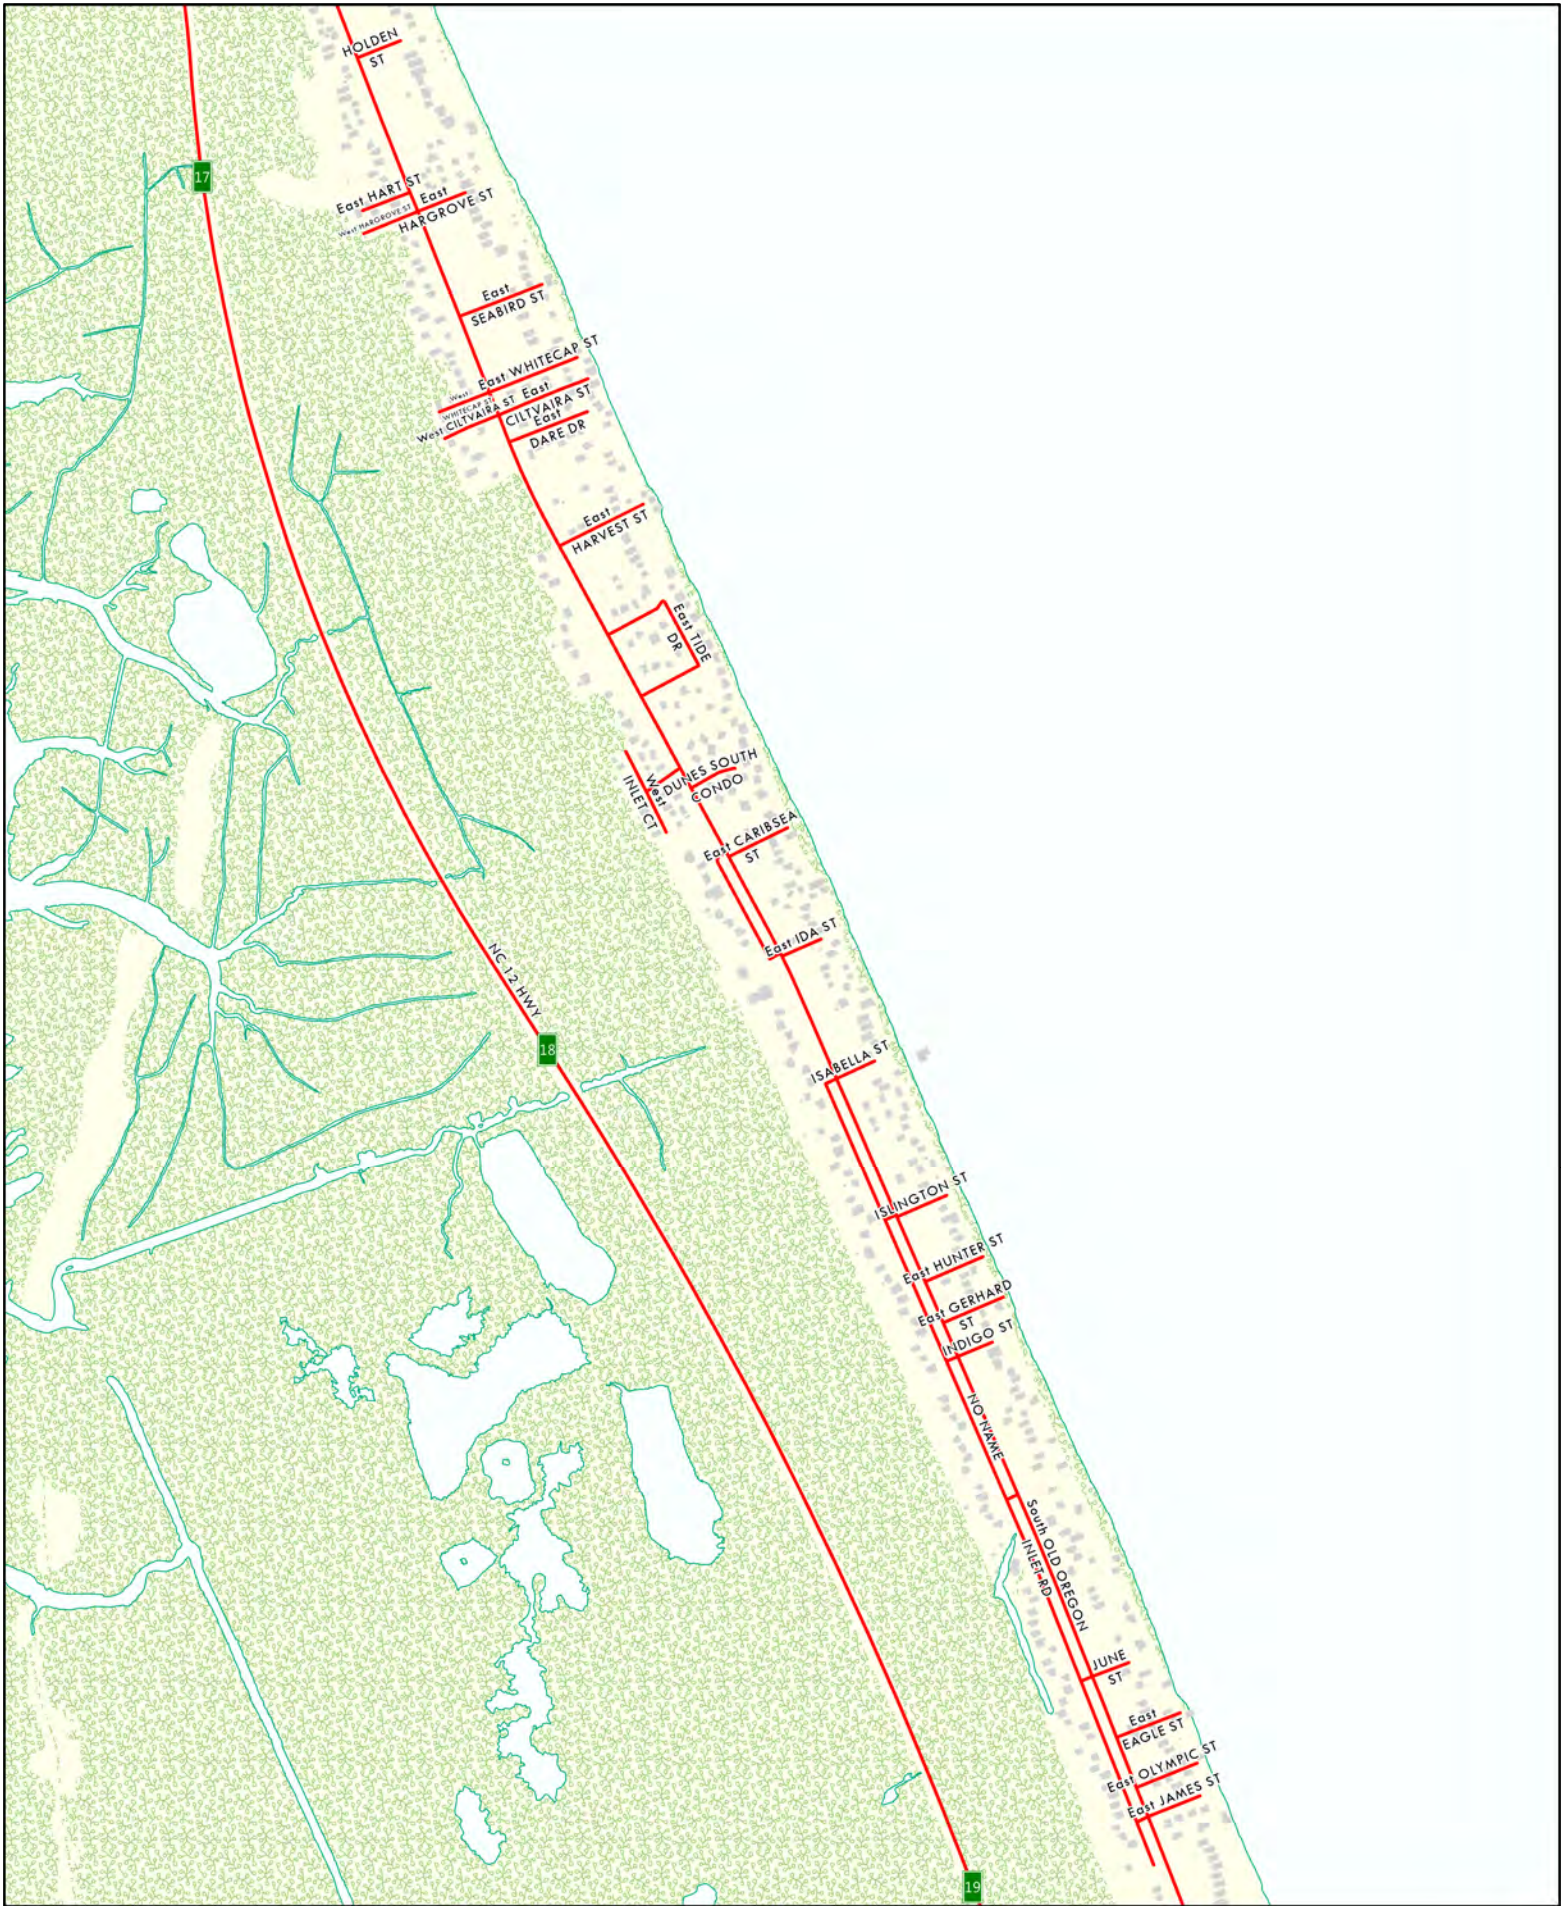

Dare County Road Index

Duck

Duck

Duck - Southern Shores

Martins Point - Southern Shores

Martins Point - Southern Shores - Kitty Hawk

Southern Shores - Kitty Hawk

Kitty Hawk

0 500 1,000 2,000
Feet

Kitty Hawk

Kitty Hawk - Kill Devil Hills

Kill Devil Hills

Colington

Colington

Kill Devil Hills - Nags Head

Nags Head

Nags Head

Nags Head (Whalebone)

Pirates Cove - Pond Island

South Nags Head

South Nags Head

North End Roanoke Island

Manteo

Manteo