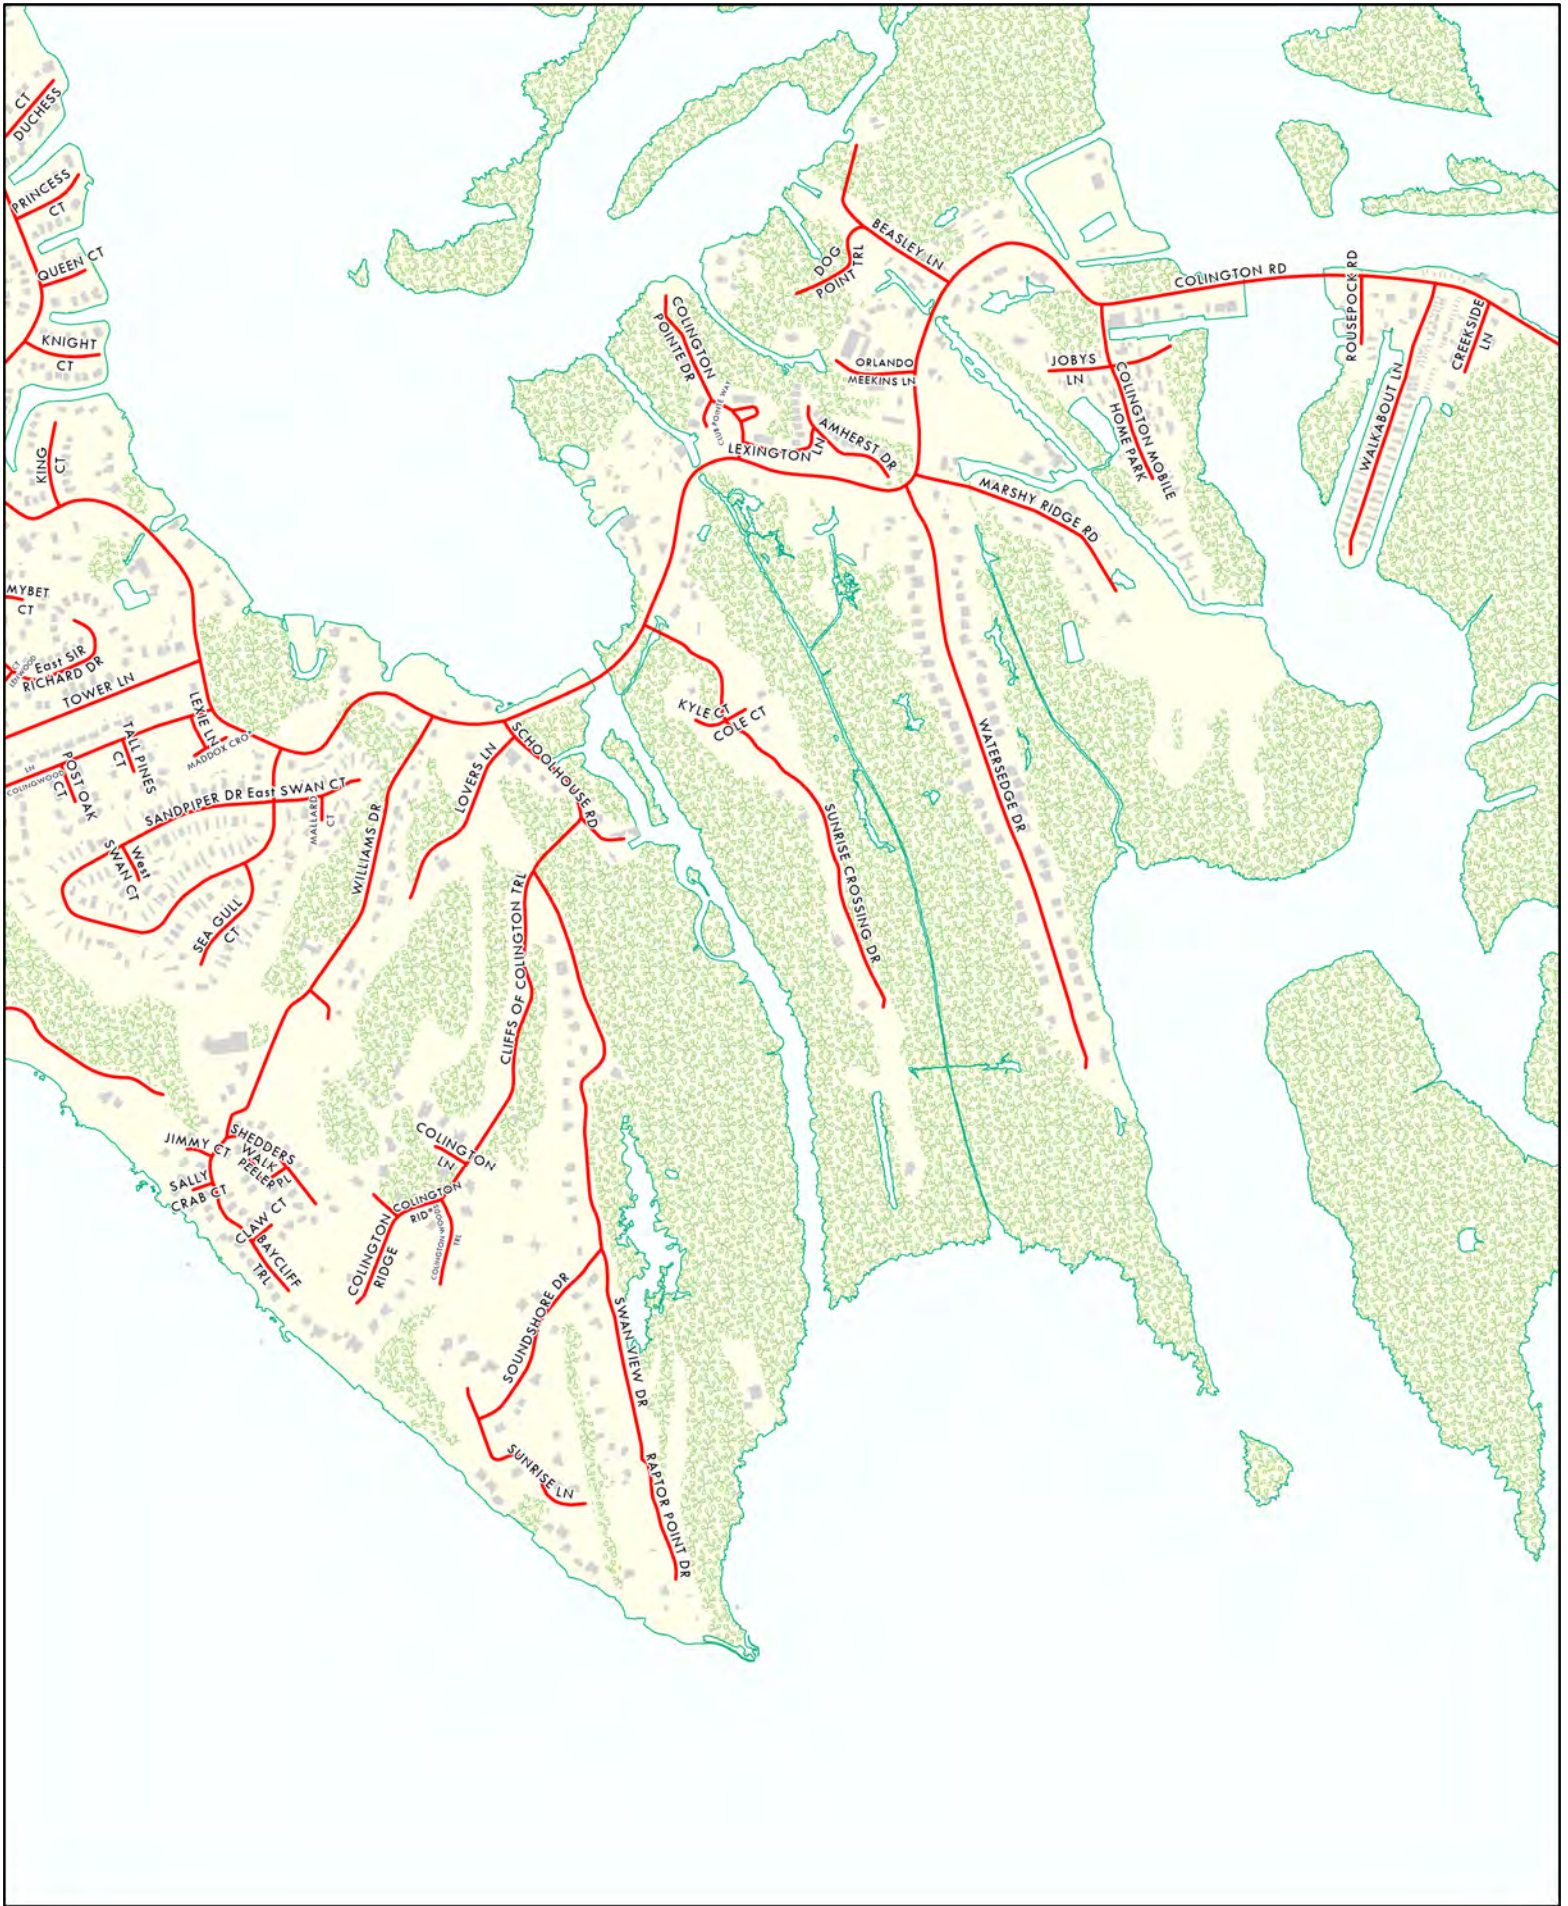

Dare County Road Index

Duck

Duck

Duck - Southern Shores

Martins Point - Southern Shores

Martins Point - Southern Shores - Kitty Hawk

Southern Shores - Kitty Hawk

Kitty Hawk

0 500 1,000 2,000
Feet

Kitty Hawk

Kitty Hawk - Kill Devil Hills

Kill Devil Hills

Colington

Colington

Kill Devil Hills - Nags Head

Nags Head

Nags Head

Nags Head (Whalebone)

Pirates Cove - Pond Island

South Nags Head

South Nags Head

North End Roanoke Island

Manteo

Manteo