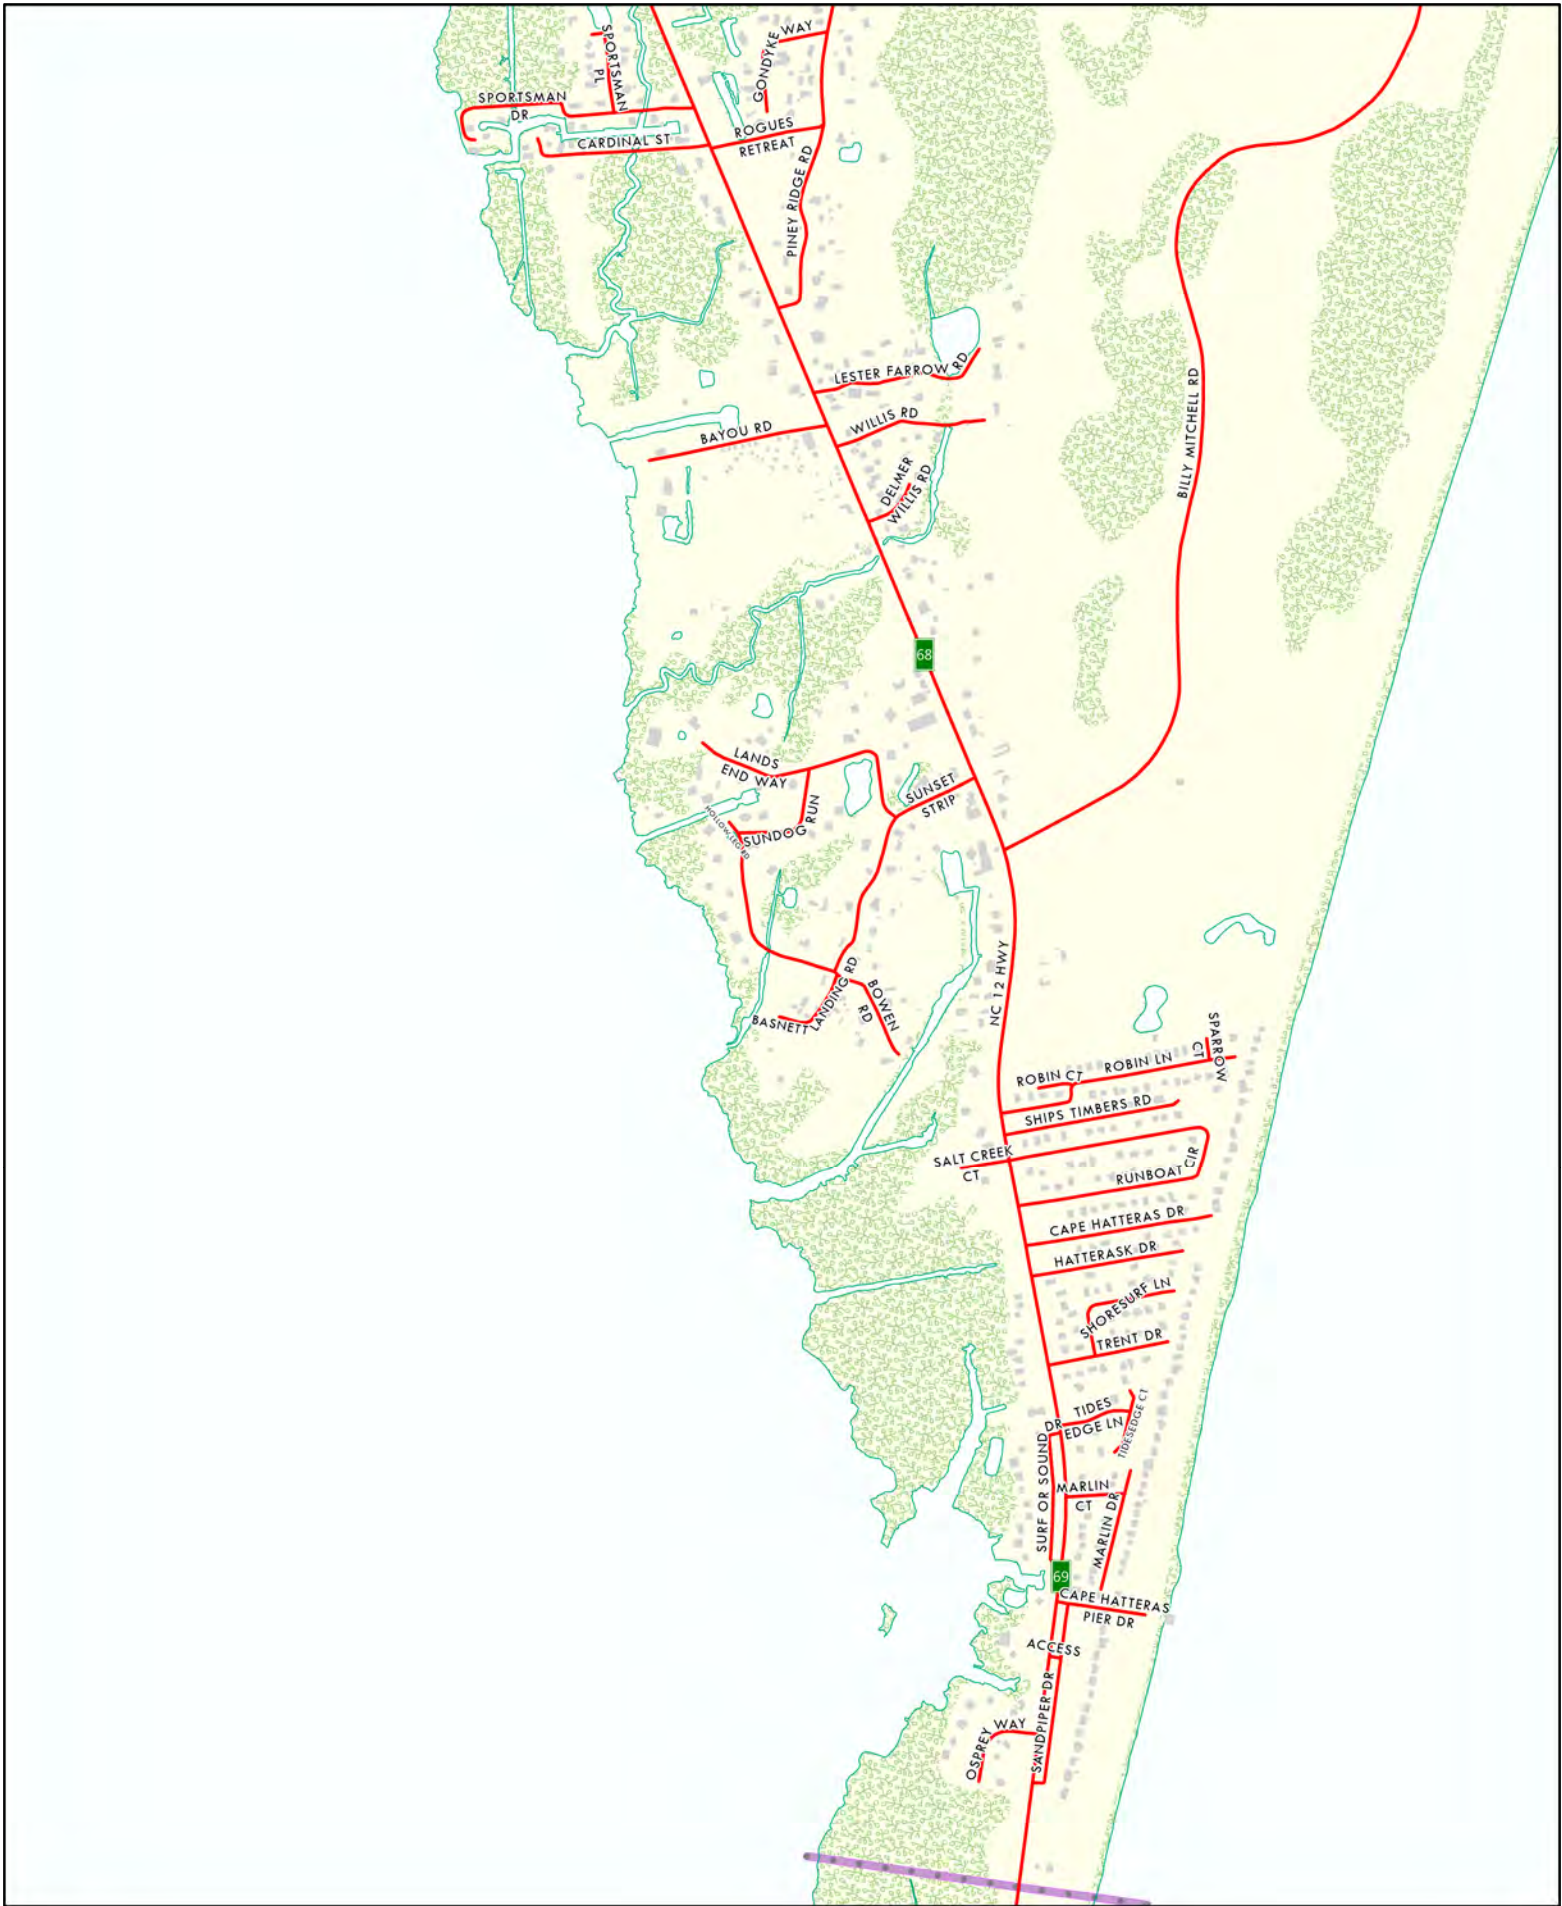

Buxton - Frisco

Frisco

Frisco

Hatteras

Manns Harbor

East Lake

Mashoes

Page	Directional	Street Name	Type	District	Route #
3		10TH	Avenue	SOUTHERN SHORES	
3		11TH	Avenue	SOUTHERN SHORES	
3		12TH	Avenue	SOUTHERN SHORES	
3		13TH	Avenue	SOUTHERN SHORES	
4		1ST	Avenue	SOUTHERN SHORES	
4		2ND	Avenue	SOUTHERN SHORES	
3		3RD	Avenue	SOUTHERN SHORES	
4		3RD	Avenue	SOUTHERN SHORES	
3		4TH	Avenue	SOUTHERN SHORES	
3		5TH	Avenue	SOUTHERN SHORES	
35		64 264	Highway	MANN'S HARBOR	64
17, 21, 22	South	64 264	Highway	MANTEO	64
20, 21	North	64 264	Highway	MANTEO	64
35		64 264	Highway	STUMPY POINT	64
3		6TH	Avenue	SOUTHERN SHORES	
3		7TH	Avenue	SOUTHERN SHORES	
3		8TH	Avenue	SOUTHERN SHORES	
3		9TH	Avenue	SOUTHERN SHORES	
13	East	ABALONE	Street	NAGS HEAD	
3		ABRON	Court	DUCK	
33		ACCESS		FRISCO	
19		ACCESS	Road	NAGS HEAD	
4		ACCESS	Road	SOUTHERN SHORES	
1		ACORN OAK	Avenue	DUCK	
13	West	ADAMS	Lane	NAGS HEAD	
9		ADDIE	Street	KITTY HAWK	
13	East	ADMIRAL	Street	NAGS HEAD	
21		AGONA	Street	MANTEO	1197
20		AIRPORT	Road	MANTEO	1116
13	West	AIRSTRIP	Road	KILL DEVIL HILLS	
28	South	ALBACORE	Lane	AVON	1278
28	North	ALBACORE	Lane	AVON	
15	West	ALBACORE	Drive	NAGS HEAD	
13	East	ALBATROSS	Street	NAGS HEAD	
13, 14	West	ALBEMARLE	Drive	NAGS HEAD	
32		ALDA	Court	FRISCO	
20		ALDER BRANCH	Lane	MANTEO	
9		ALEXANDER	Lane	KILL DEVIL HILLS	
3		ALGONKIAN	Court	DUCK	
20		ALGONKIAN	Drive	MANTEO	1287
20		ALLEN	Court	MANTEO	
13		ALMA	Street	KILL DEVIL HILLS	
34		ALTONA	Lane	HATTERAS	1238
19	North	ALTOONA	Street	NAGS HEAD	
19	South	ALTOONA	Street	NAGS HEAD	
5		AMADAS	Avenue	KITTY HAWK	
21		AMADAS	Street	MANTEO	
21		AMANDA	Street	MANTEO	1157
28		AMBERJACK	Court	AVON	
15	West	AMBERJACK	Court	NAGS HEAD	
35		AMBROSE	Lane	MANN'S HARBOR	
21		AMELIA	Drive	MANTEO	1329
25		AMERICA	Drive	RODANTHE	1516
11		AMHERST	Drive	COLINGTON	
3		AMY	Lane	DUCK	
21		ANANIAS DARE	Street	MANTEO	400
21		ANANIAS DARE	Street	MANTEO	1126
29		ANCHOR	Court	AVON	
10		ANCHOR	Court	KILL DEVIL HILLS	
13	South	ANCHOR	Lane	NAGS HEAD	
28		ANGELFISH	Road	AVON	1261
8		ANGLER	Way	KITTY HAWK	