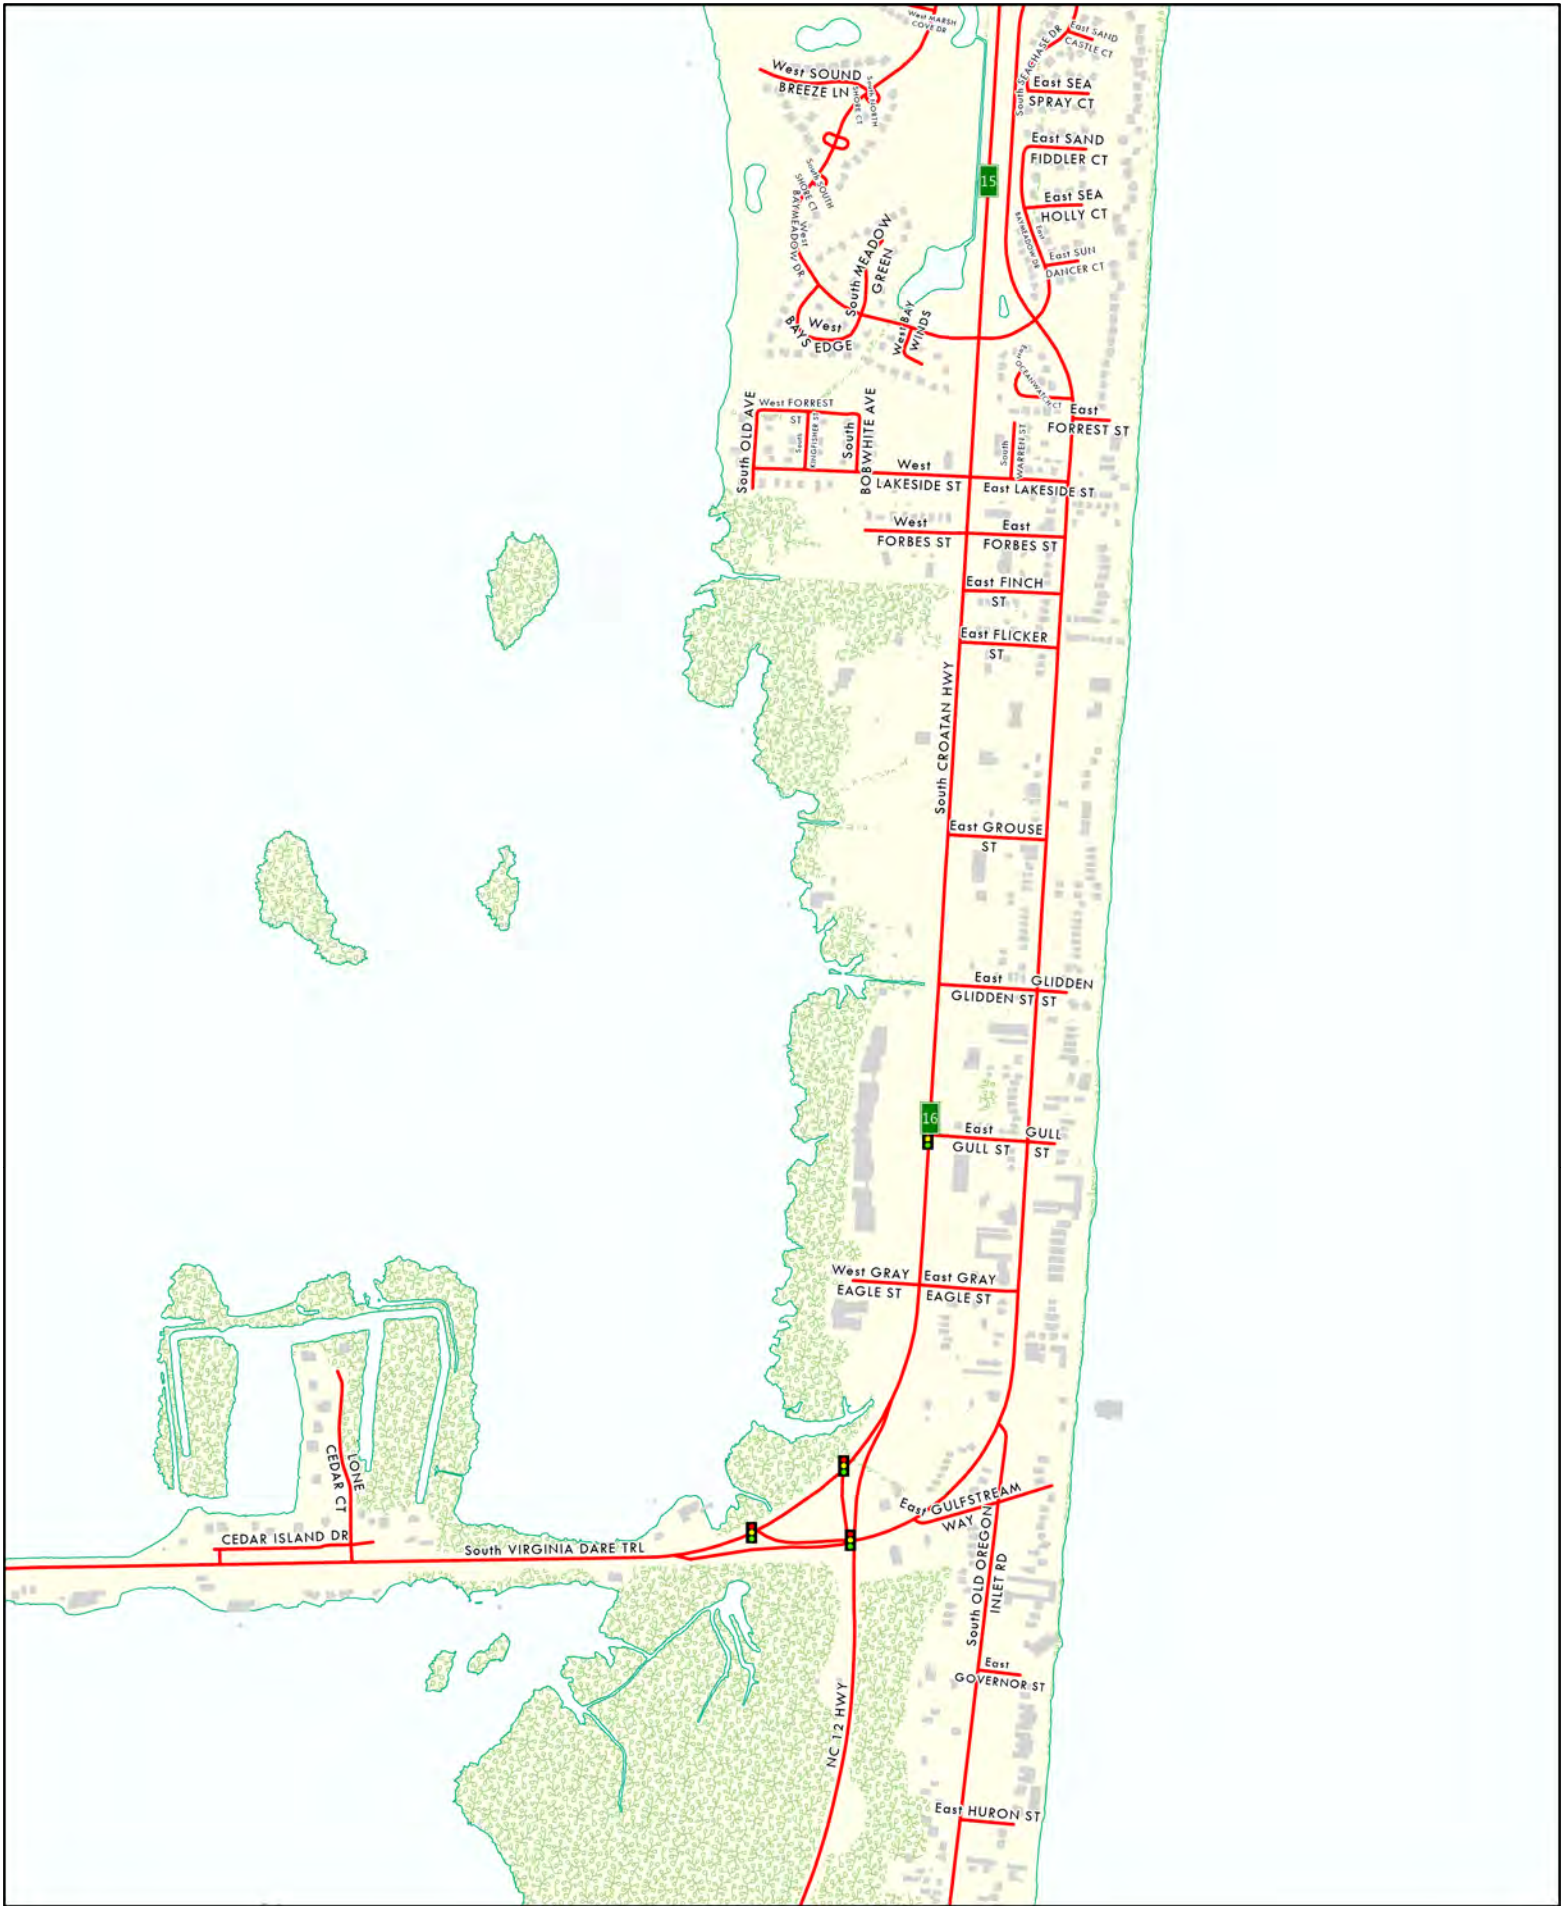

Dare County Road Index

Duck

Duck

Duck - Southern Shores

Martins Point - Southern Shores

Martins Point - Southern Shores - Kitty Hawk

Southern Shores - Kitty Hawk

Kitty Hawk

0 500 1,000 2,000
Feet

Kitty Hawk

Kitty Hawk - Kill Devil Hills

Kill Devil Hills

Colington

Colington

Kill Devil Hills - Nags Head

Nags Head

Nags Head

Nags Head (Whalebone)

Pirates Cove - Pond Island

South Nags Head

South Nags Head

North End Roanoke Island

Manteo

Manteo