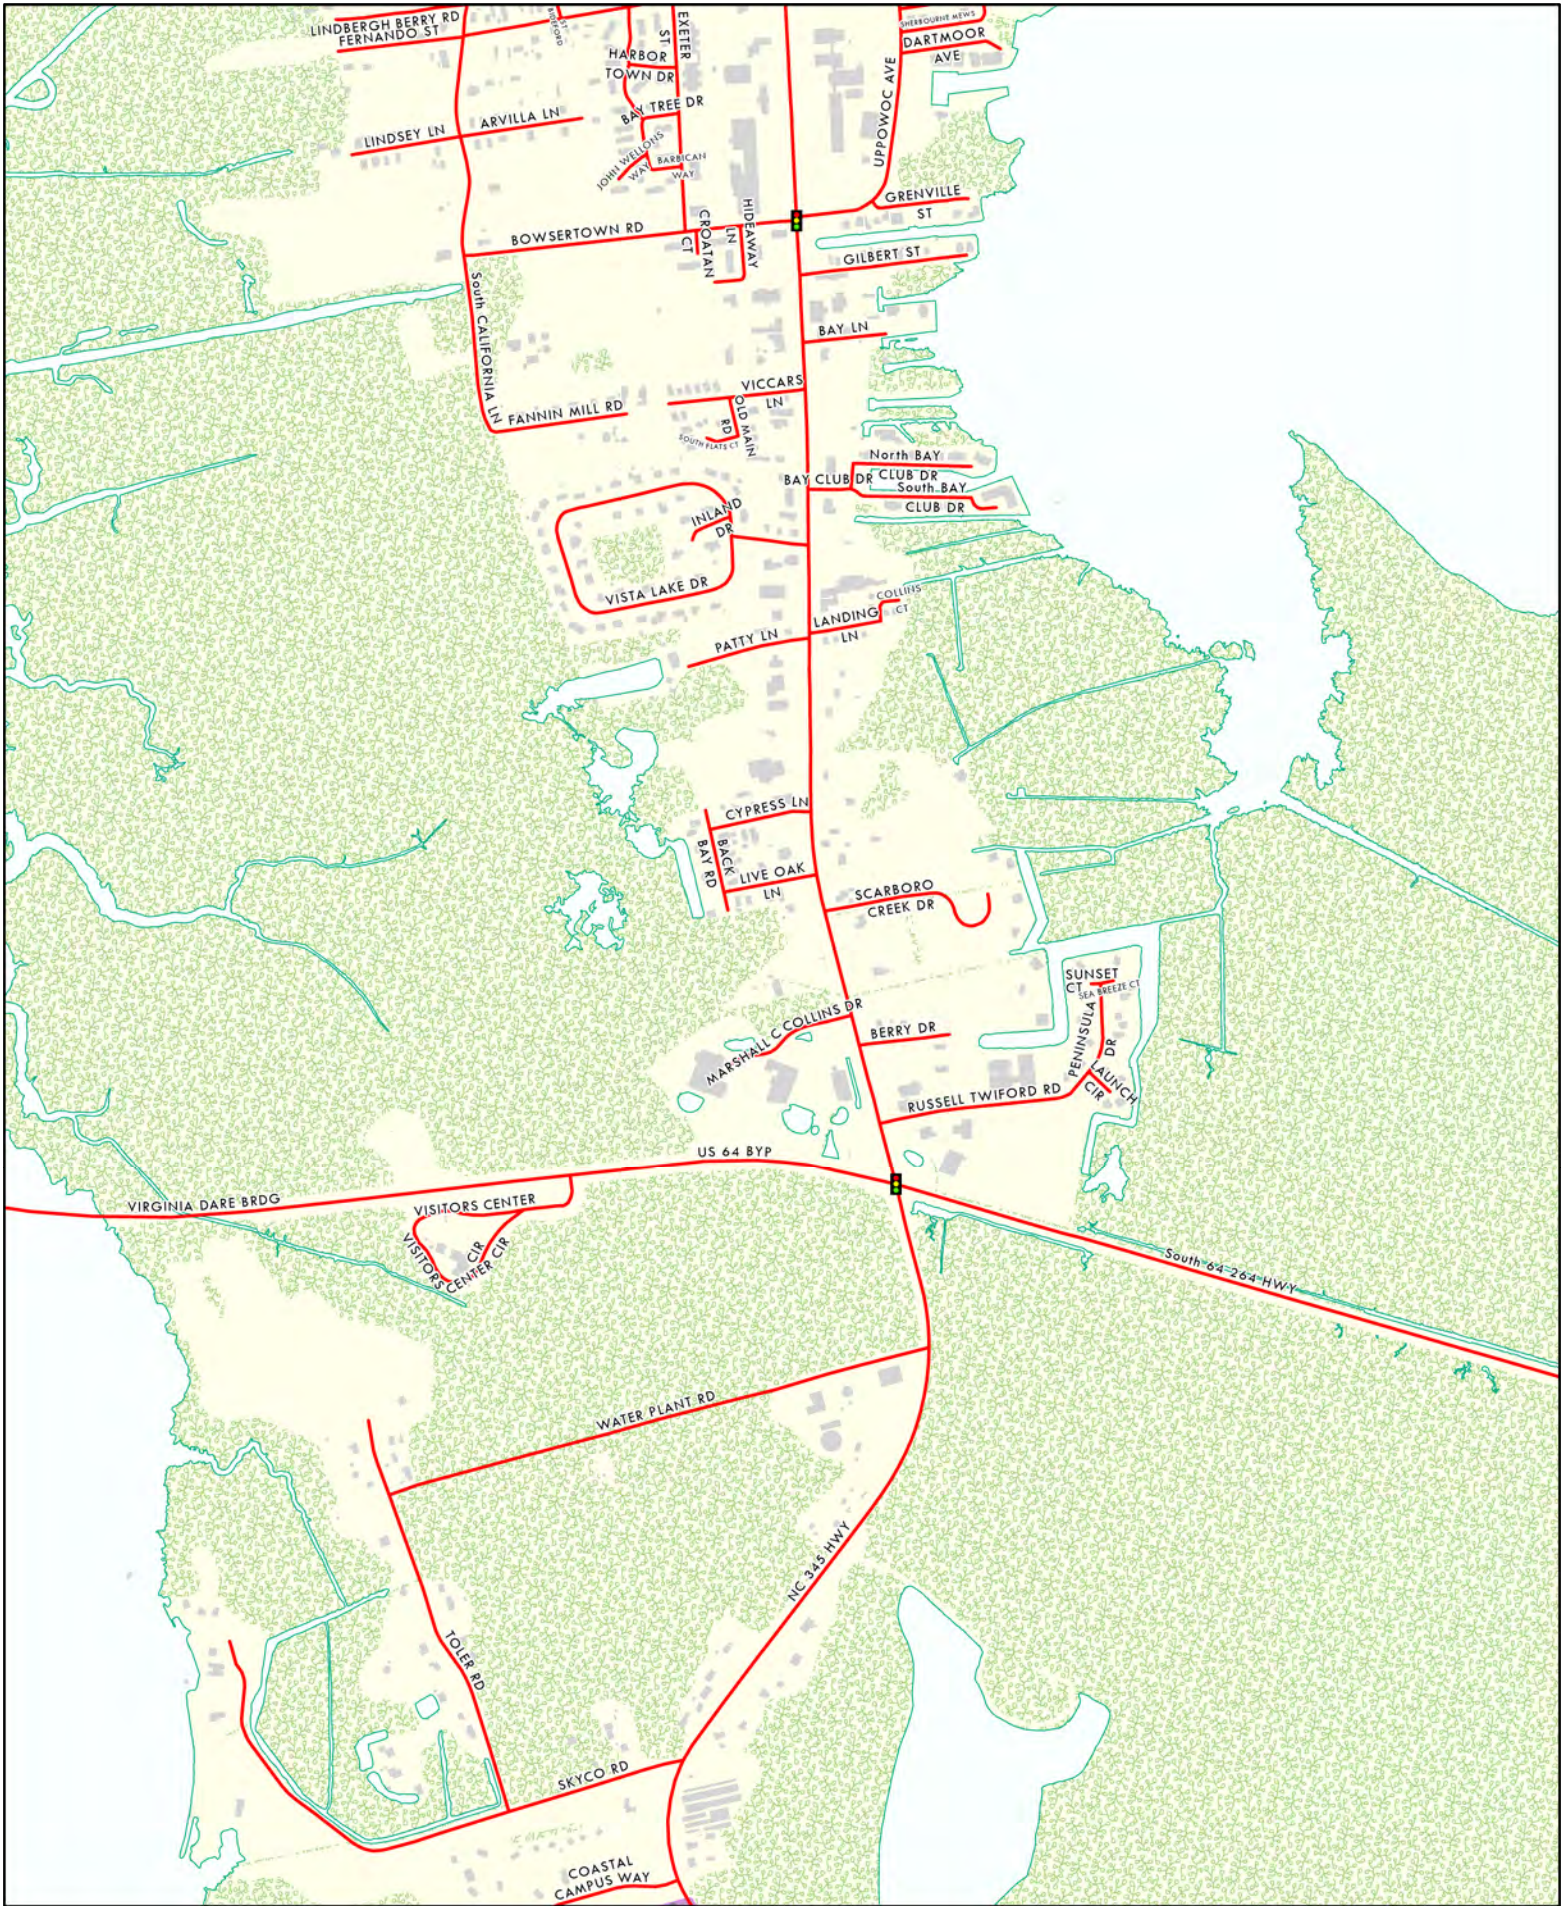

Dare County Road Index

Duck

Duck

Duck - Southern Shores

Martins Point - Southern Shores

Martins Point - Southern Shores - Kitty Hawk

Southern Shores - Kitty Hawk

Kitty Hawk

Nags Head

Nags Head (Whalebone)

Pirates Cove - Pond Island

South Nags Head

South Nags Head

North End Roanoke Island

Manteo

Manteo